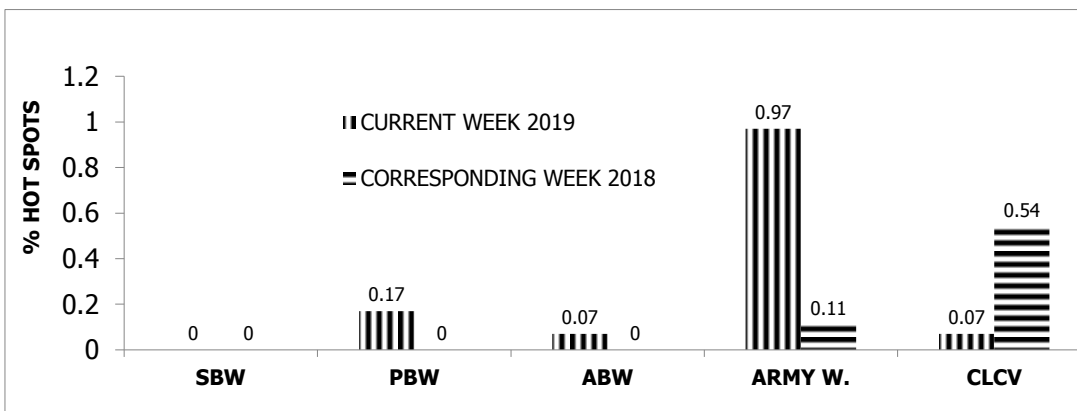

PEST SITUATION REPORT ON COTTON IN PUNJAB

% AGE OF HOT SPOTS

A- BOLLWORMS & CLCV

B- SUCKING INSECT PESTS

TEHSILWISE % PINK BOLLWORM INFESTATION BELOW ETL

SR.NO.	TEHSIL	%AGE SPOTS	SR.NO.	TEHSIL	%AGE SPOTS
1	Multan	10.7	19	Depalpur	9.1
2	Shujabad	10.5	20	Bahawalpur	23.6
3	Jalal pur P.W	9.5	21	Hasilpur	40.0
4	Khanewal	3.3	22	Yazman	5.4
5	Jhanian	4.2	23	Renala Khurd	8.3
6	Kabirwala	14.0	24	Bahawalnagar	7.5
7	Mian Channu	7.4	25	Minchanabad	2.9
8	Vehari	4.8	26	Chistian	7.7
9	Mailsi	14.6	27	R.Y.Khan	2.3
10	Burewala	6.7	28	Rajanpur	2.0
11	Lodhran	10.0	29	Jampur	2.0
12	Dunyapur	5.7	30	Jhang	8.3
13	Kehror pacca	8.6	31	Shorkot	5.7
14	Sahiwal	2.8	32	A.P. Sail	10.8
15	Chichawatni	12.0	33	18-Hazari	10.3
16	Pakpattan	5.6	34	T.T.Singh	1.5
17	Okara	9.3	35	Peer Mehal	2.0
18	Tandliyan wala	2.7			