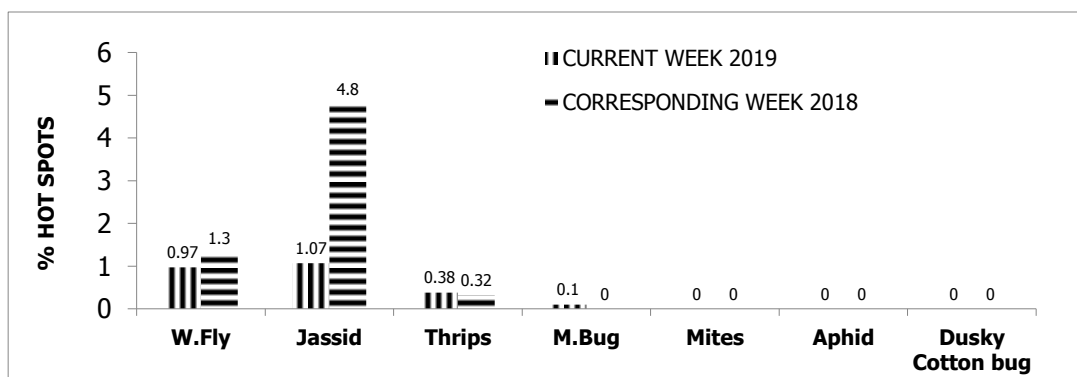

PEST SITUATION REPORT ON COTTON IN PUNJAB

% AGE OF HOT SPOTS

A- BOLLWORMS & CLCV

B- SUCKING INSECT PESTS

TEHSILWISE % PINK BOLLWORM INFESTATION BELOW ETL

SR.NO.	TEHSIL	%AGE SPOTS	SR.NO.	TEHSIL	%AGE SPOTS
1	Multan	10.7	19	Depalpur	9.1
2	Shujabad	10.5	20	Bahawalpur	23.6
3	Jalal pur P.W	9.5	21	Hasilpur	40.0
4	Khanewal	3.3	22	Yazman	5.4
5	Jhanian	4.2	23	Renala Khurd	8.3
6	Kabirwala	14.0	24	Bahawalnagar	7.5
7	Mian Channu	7.4	25	Minchanabad	2.9
8	Vehari	4.8	26	Chistian	7.7
9	Mailsi	14.6	27	R.Y.Khan	2.3
10	Burewala	6.7	28	Rajanpur	2.0
11	Lodhran	10.0	29	Jampur	2.0
12	Dunyapur	5.7	30	Jhang	8.3
13	Kehror pacca	8.6	31	Shorkot	5.7
14	Sahiwal	2.8	32	A.P. Sail	10.8
15	Chichawatni	12.0	33	18-Hazari	10.3
16	Pakpattan	5.6	34	T.T.Singh	1.5
17	Okara	9.3	35	Peer Mehal	2.0
18	Tandliyan wala	2.7			