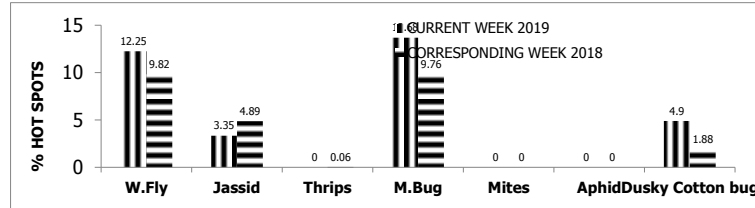

PEST SITUATION REPORT ON COTTON IN PUNJAB

% AGE OF HOT SPOTS

A- BOLLWORMS & CLCV

B- SUCKING INSECT PESTS

TEHSILWISE % PINK BOLLWORM INFESTATION ABOVE ETL

SR.NO.	TEHSIL	%AGE SPOTS	SR.NO.	TEHSIL	%AGE SPOTS
1	HASILPUR	55.3	26	BURE WALA	12.5
2	BAHAWAL PUR	43.6	27	LODHRAN	12.5
3	MANKERA	31.3	28	DEPALPUR	12.5
4	SHUJABAD	28.1	29	ALI PUR	11.8
5	CHISHTIAN	28.0	30	DUYAPUR	10.0
6	MULTAN	25.8	31	HAROON ABAD	10.0
7	MAILSI	25.0	32	MINCHAN ABAD	10.0
8	CHICHA WATNI	25.0	33	PIPLAN	10.0
9	R.Y.KHAN	22.9	34	PAK PATTAN	9.1
10	VEHARI	22.5	35	MUZUFAR GARH	8.6
11	KHANEWAL	21.9	36	YAZMAN	8.5
12	SAHIWAL	21.4	37	A.P.EAST	8.3
13	MIAN CHANNU	21.1	38	CHOBARA	8.0
14	KHAN PUR	20.0	39	OKARA	7.1
15	LIAQUAT PUR	18.0	40	MIANWALI	6.7
16	JALAL PUR P.W	17.5	41	ISA KHEL	6.7
17	BAHAWAL NAGAR	17.5	42	TANDLIANWALA	5.1
18	KABIR WALA	17.1	43	RENALA KHURD	4.5
19	FORT ABBAS	15.9	44	LAYYAH	4.0
20	DARYA KHAN	15.0	45	KAROR L.E.	3.7
21	KEHROR PACCA	14.6	46	18-HAZARI	2.9
22	BHAKKAR	14.3	47	JHANG	2.6
23	JAHANIAN	13.5	48	PIR MAHAL	2.5
24	SADIQ ABAD	13.3	49	T.T.SINGH	2.1
25	ARIF WALA	13.0			

TEHSILWISE % WHITEFLY INFESTATION ABOVE ETL

SR.NO.	TEHSIL	%AGE SPOTS	SR.NO.	TEHSIL	%AGE SPOTS
1	BAHAWAL PUR	52.7	22	MIAN CHANNU	10.5
2	SHUJABAD	40.6	23	KEHROR PACCA	10.4
3	HASILPUR	38.3	24	LODHRAN	10.0
4	JALAL PUR P.W	37.5	25	HAROON ABAD	10.0
5	MULTAN	35.5	26	TAUNSA	10.0
6	JAM PUR	35.0	27	MIANWALI	10.0
7	YAZMAN	27.1	28	PIPLAN	10.0
8	LIAQUAT PUR	26.0	29	DARYA KHAN	10.0
9	KOT CHUTTA	25.6	30	ALI PUR	9.8
10	BAHAWAL NAGAR	25.0	31	KALLOR KOT	9.1
11	SADIQ ABAD	24.4	32	KABIR WALA	8.6
12	R.Y.KHAN	22.9	33	KHANEWAL	6.3
13	FORT ABBAS	22.7	34	JATOI	5.8
14	CHISHTIAN	22.0	35	MUZUFAR GARH	5.7
15	KHAN PUR	21.8	36	RENALA KHURD	4.5
16	A.P.EAST	21.7	37	ARIF WALA	4.3
17	MINCHAN ABAD	20.0	38	ISA KHEL	3.3
18	RAJAN PUR	17.5	39	JAHANIAN	2.7
19	DUYAPUR	12.5	40	JHANG	2.6
20	D.G.KHAN	12.5	41	A.P.SIAL	2.4
21	ROJHAN	12.5	42	MAILSI	2.3