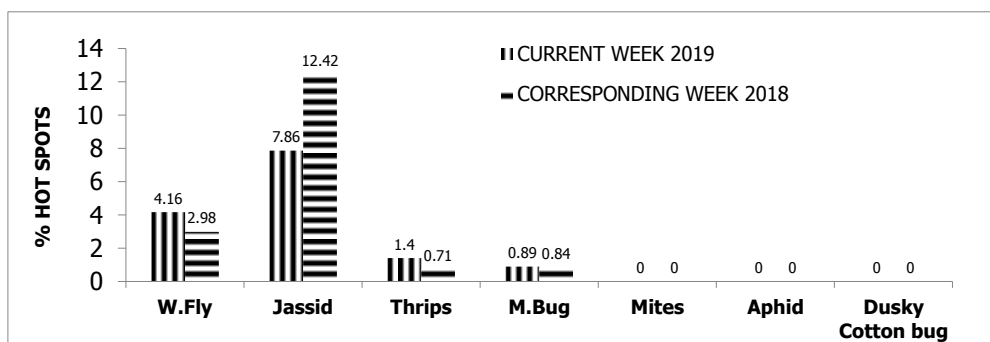

PEST SITUATION REPORT ON COTTON IN PUNJAB

% AGE OF HOT SPOTS

A- BOLLWORMS & CLCV

B- SUCKING INSECT PESTS

TEHSILWISE % PINK BOLLWORM INFESTATION BELOW ETL

SR.NO.	TEHSIL	%AGE SPOTS	SR.NO.	TEHSIL	%AGE SPOTS
1	Multan	7.0	20	Chistian	6.3
2	Shujabad	7.1	21	R.Y.Khan	9.1
3	Jalal pur P.W	8.3	22	Liaqat Pur	7.0
4	Khanewal	9.1	23	Sadiqabad	1.9
5	Jhanian	15.0	24	D.G.Khan	4.0
6	Kabirwala	20.0	25	Jatoi	7.1
7	Mian Channu	17.0	26	Khanpur	12.5
8	Vehari	2.5	27	Alipur	2
9	Mailsi	16.3	28	Layyah	14
10	Burewala	8.9	29	Chobara	8
11	Lodhran	15.0	30	Karor Le.	8
12	Dunyapur	16.0	31	Rojhan	2
13	Kehror pacca	16.0	32	Bhakkar	58.8
14	Sahiwal	2.2	33	Kallor Kot	6.7
15	Chichawatni	4.2			
16	Okara	7.1			
17	Renala Khurd	11.1			
18	Depalpur	12.1			
19	Bahawalpur	25.9			
20	A.P.East	10.0			
21	Yazman	52.4			
22	Hasilpur	11.4			
23	Bahawalnagar	5.0			
24	Minchanabad	2.5			