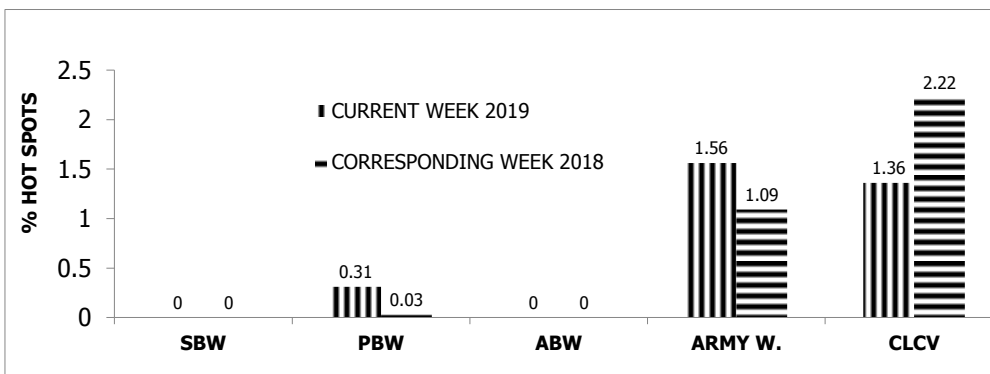

PEST SITUATION REPORT ON COTTON IN PUNJAB

% AGE OF HOT SPOTS

A- BOLLWORMS & CLCV

B- SUCKING INSECT PESTS

TEHSILWISE % PINK BOLLWORM INFESTATION BELOW ETL

SR.NO.	TEHSIL	%AGE SPOTS	SR.NO.	TEHSIL	%AGE SPOTS
1	Multan	7.0	20	Chistian	6.3
2	Shujabad	7.1	21	R.Y.Khan	9.1
3	Jalal pur P.W	8.3	22	Liaqat Pur	7.0
4	Khanewal	9.1	23	Sadiqabad	1.9
5	Jhanian	15.0	24	D.G.Khan	4.0
6	Kabirwala	20.0	25	Jatoi	7.1
7	Mian Channu	17.0	26	Khanpur	12.5
8	Vehari	2.5	27	Alipur	2
9	Mailsi	16.3	28	Layyah	14
10	Burewala	8.9	29	Chobara	8
11	Lodhran	15.0	30	Karor Le.	8
12	Dunyapur	16.0	31	Rojhan	2
13	Kehror pacca	16.0	32	Bhakkar	58.8
14	Sahiwal	2.2	33	Kallor Kot	6.7
15	Chichawatni	4.2			
16	Okara	7.1			
17	Renala Khurd	11.1			
18	Depalpur	12.1			
19	Bahawalpur	25.9			
20	A.P.East	10.0			
21	Yazman	52.4			
22	Hasilpur	11.4			
23	Bahawalnagar	5.0			
24	Minchanabad	2.5			