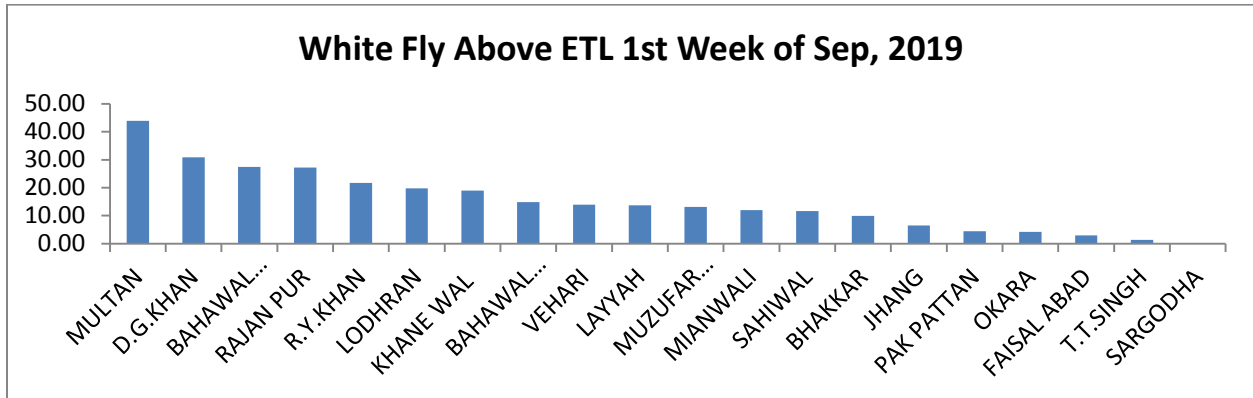

# PEST SITUATION OF COTTON CROP FOR 1<sup>ST</sup> WEEK OF SEPTEMBER 2019

## District wise % Spots & Above Economic threshold Levels