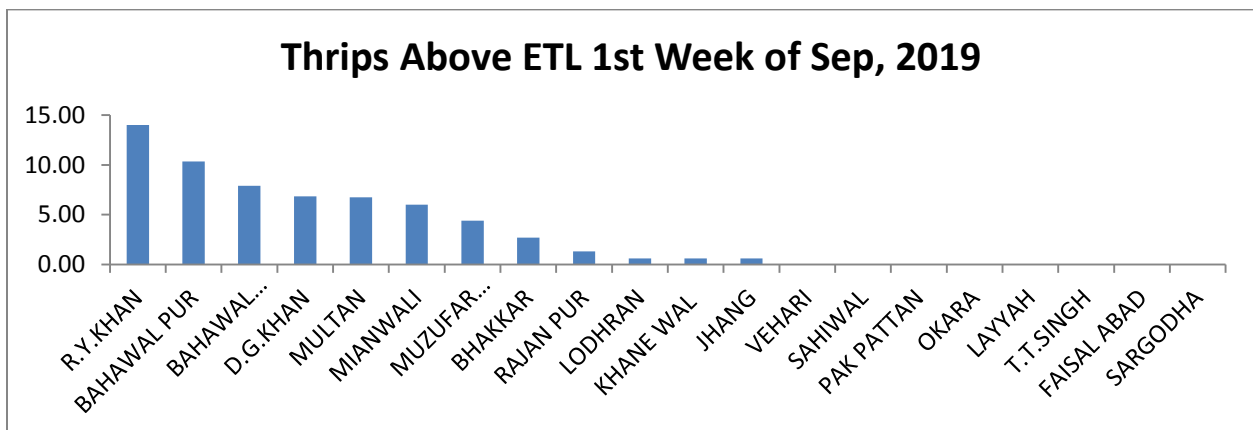

# PEST SITUATION OF COTTON CROP FOR 1<sup>ST</sup> WEEK OF SEPTEMBER 2019

## District wise % Spots & Above Economic threshold Levels