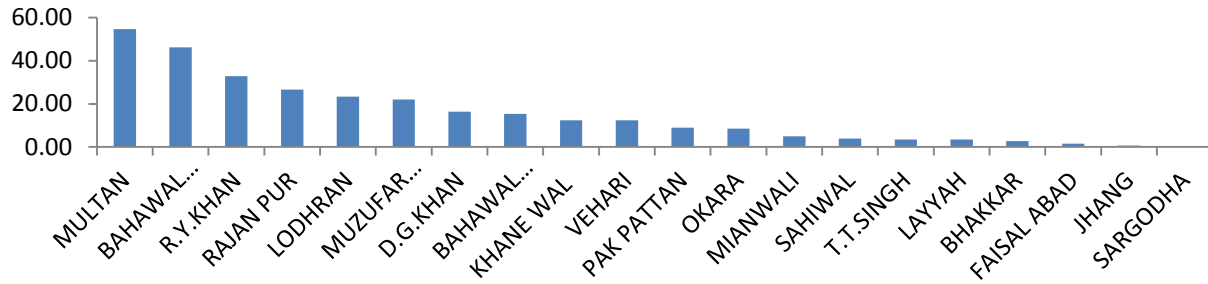

Mealy Bug Above ETL 1st Week of Sep, 2019