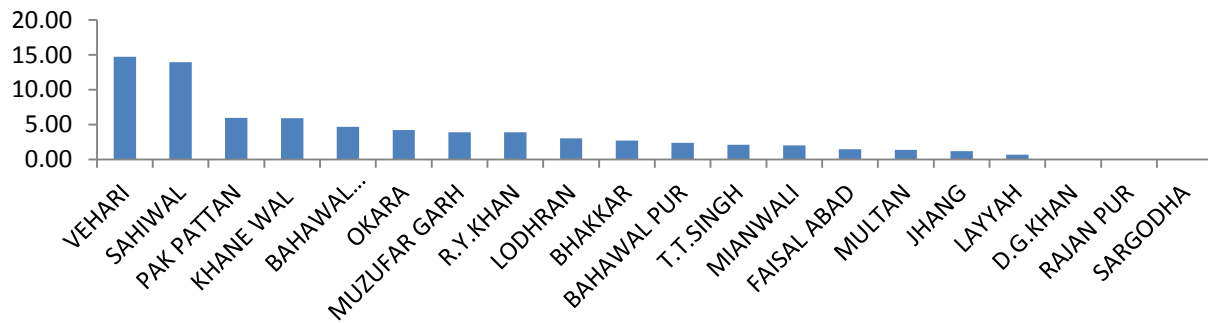

PBW Above ETL 1st Week of Sep, 2019