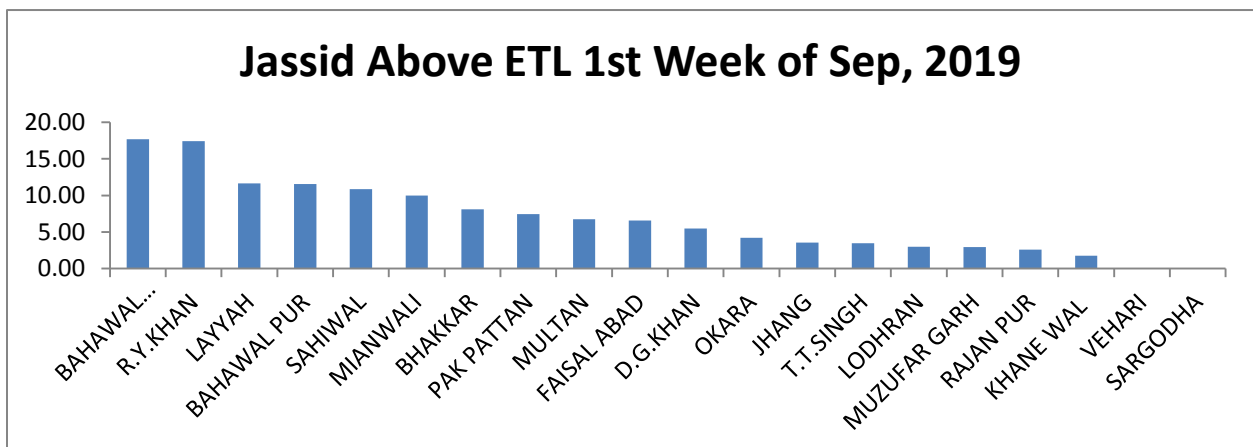

PEST SITUATION OF COTTON CROP FOR 1ST WEEK OF SEPTEMBER 2019

District wise % Spots & Above Economic threshold Levels