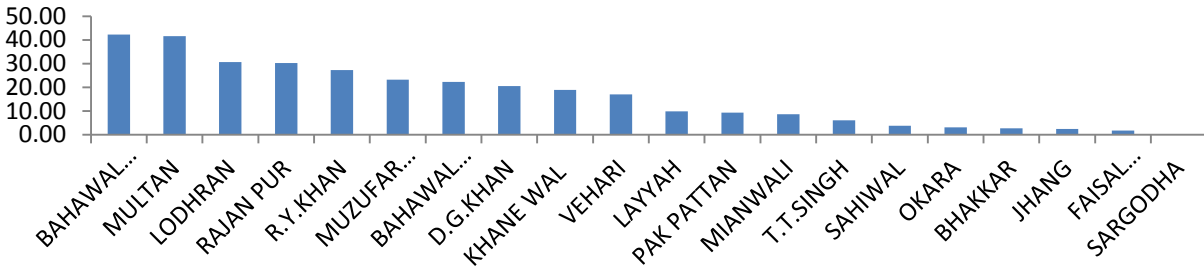

Mealy Bug Above ETL 4th Week of Sep, 2019