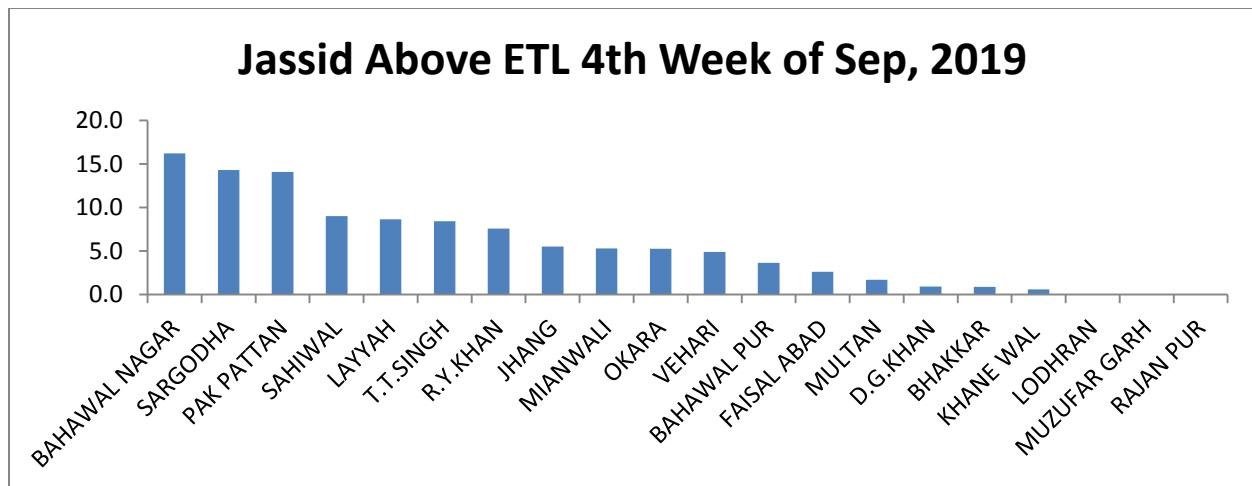

PEST SITUATION OF COTTON CROP FOR 4th WEEK OF SEPTEMBER 2019

District wise % Spots & Above Economic threshold Levels