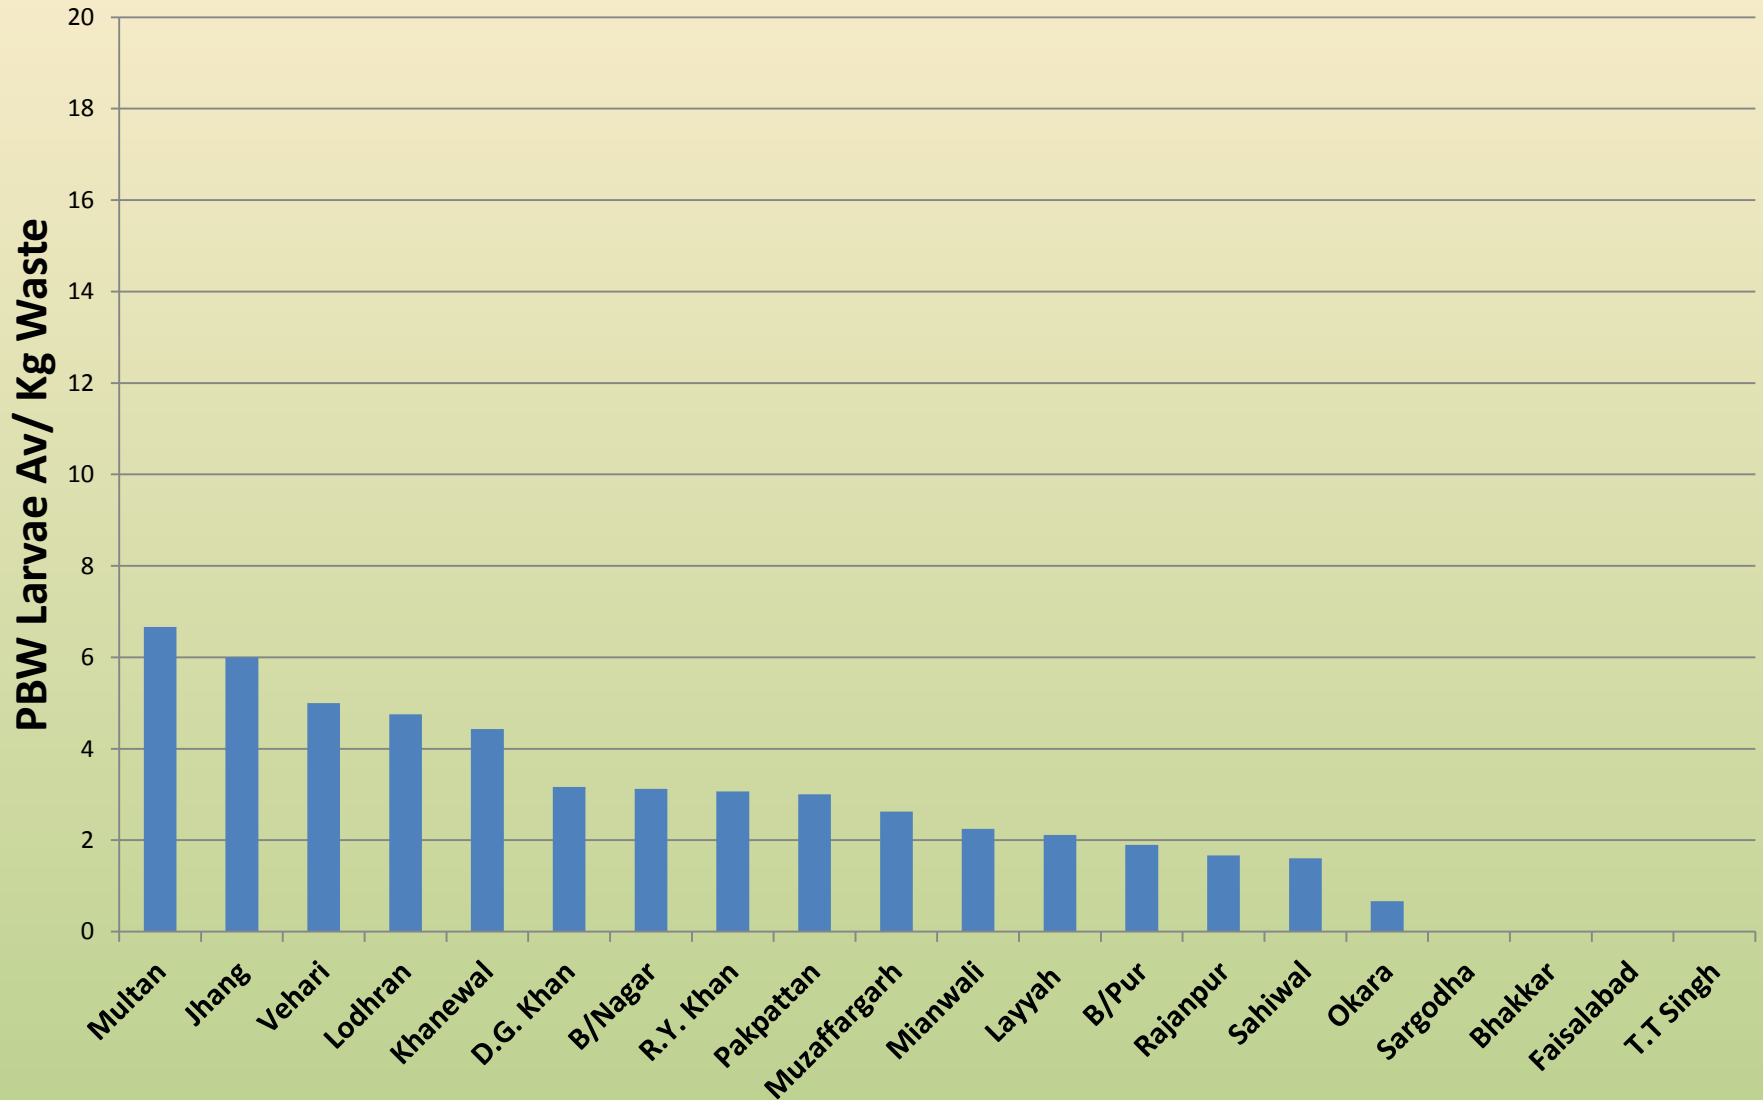

# DISTRICTWISE PBW INSPECTION IN GINNING FACTORIES WASTE WEEK ENDING 06-12-2018

# DISTRICTWISE COTTON GINNING WASTE FOUND & DISPOSED OFF WEEK ENDING 06-12-2018