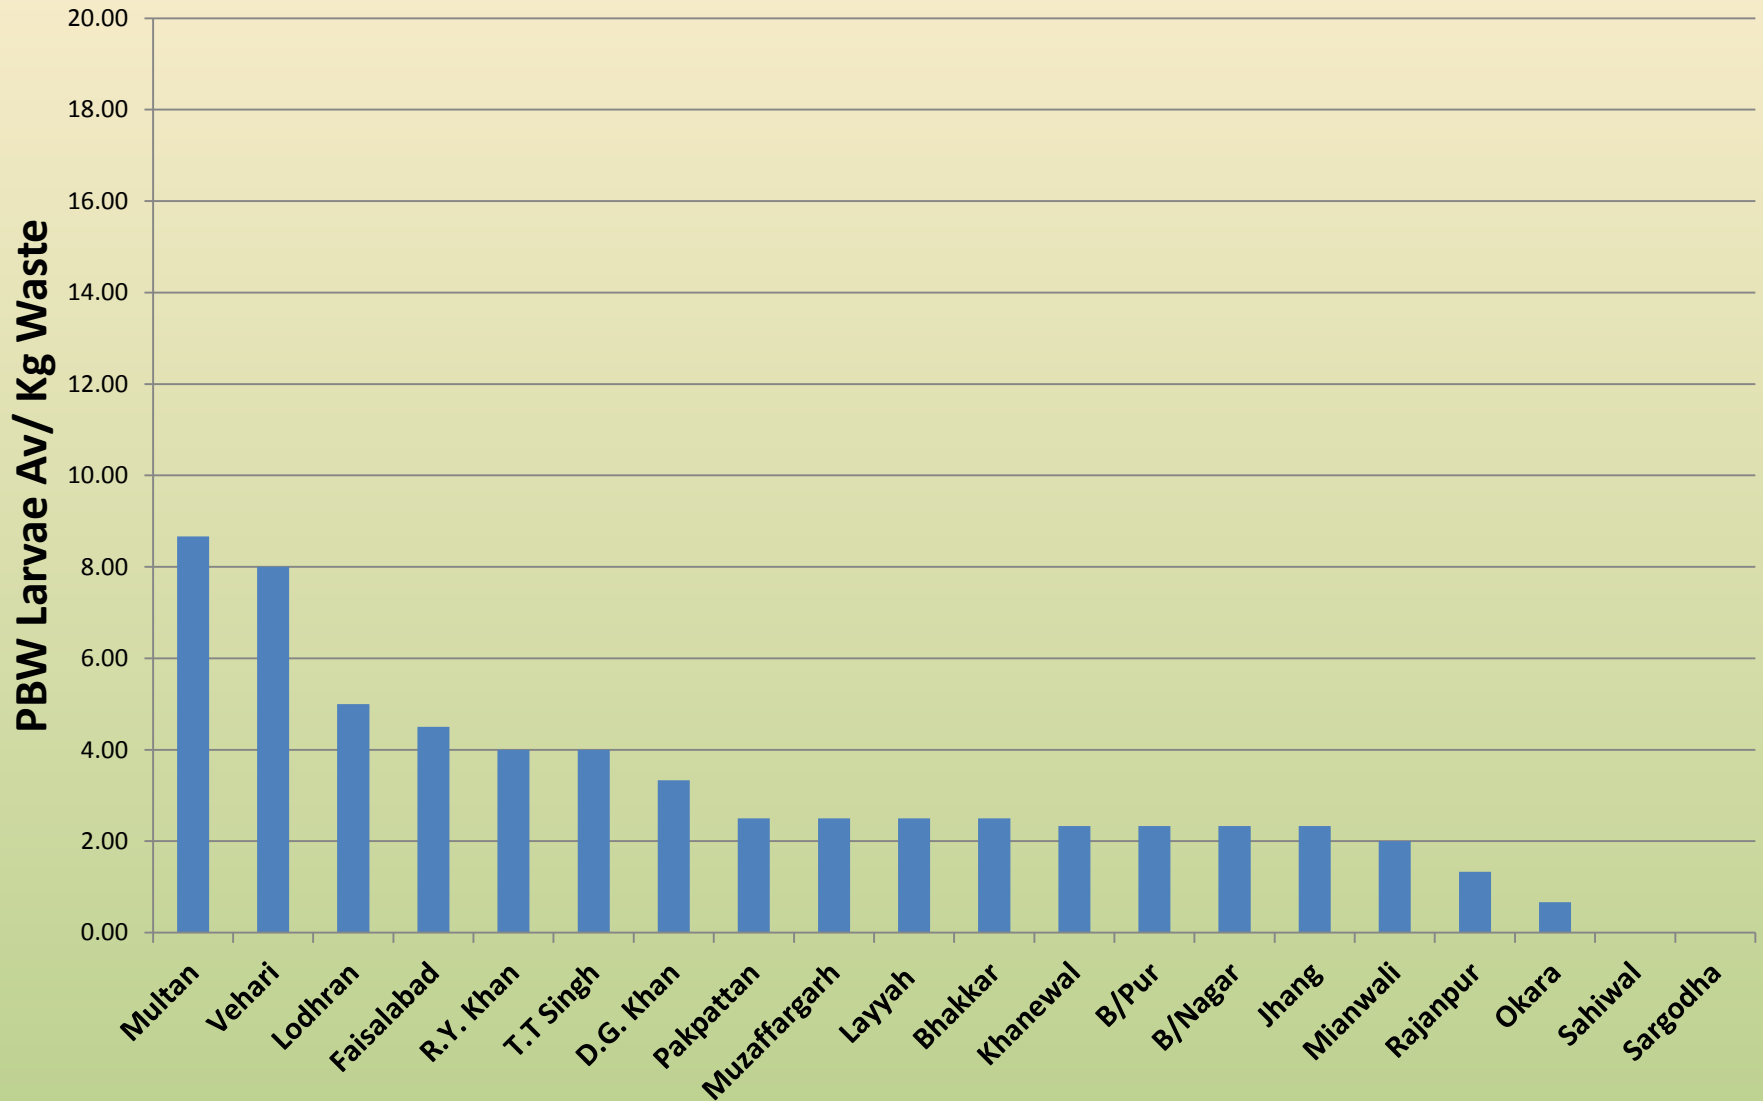

# DISTRICTWISE PBW INSPECTION IN GINNING FACTORIES WASTE WEEK ENDING 13-12-2018

# DISTRICTWISE COTTON GINNING WASTE FOUND & DISPOSED OFF WEEK ENDING 13-12-2018