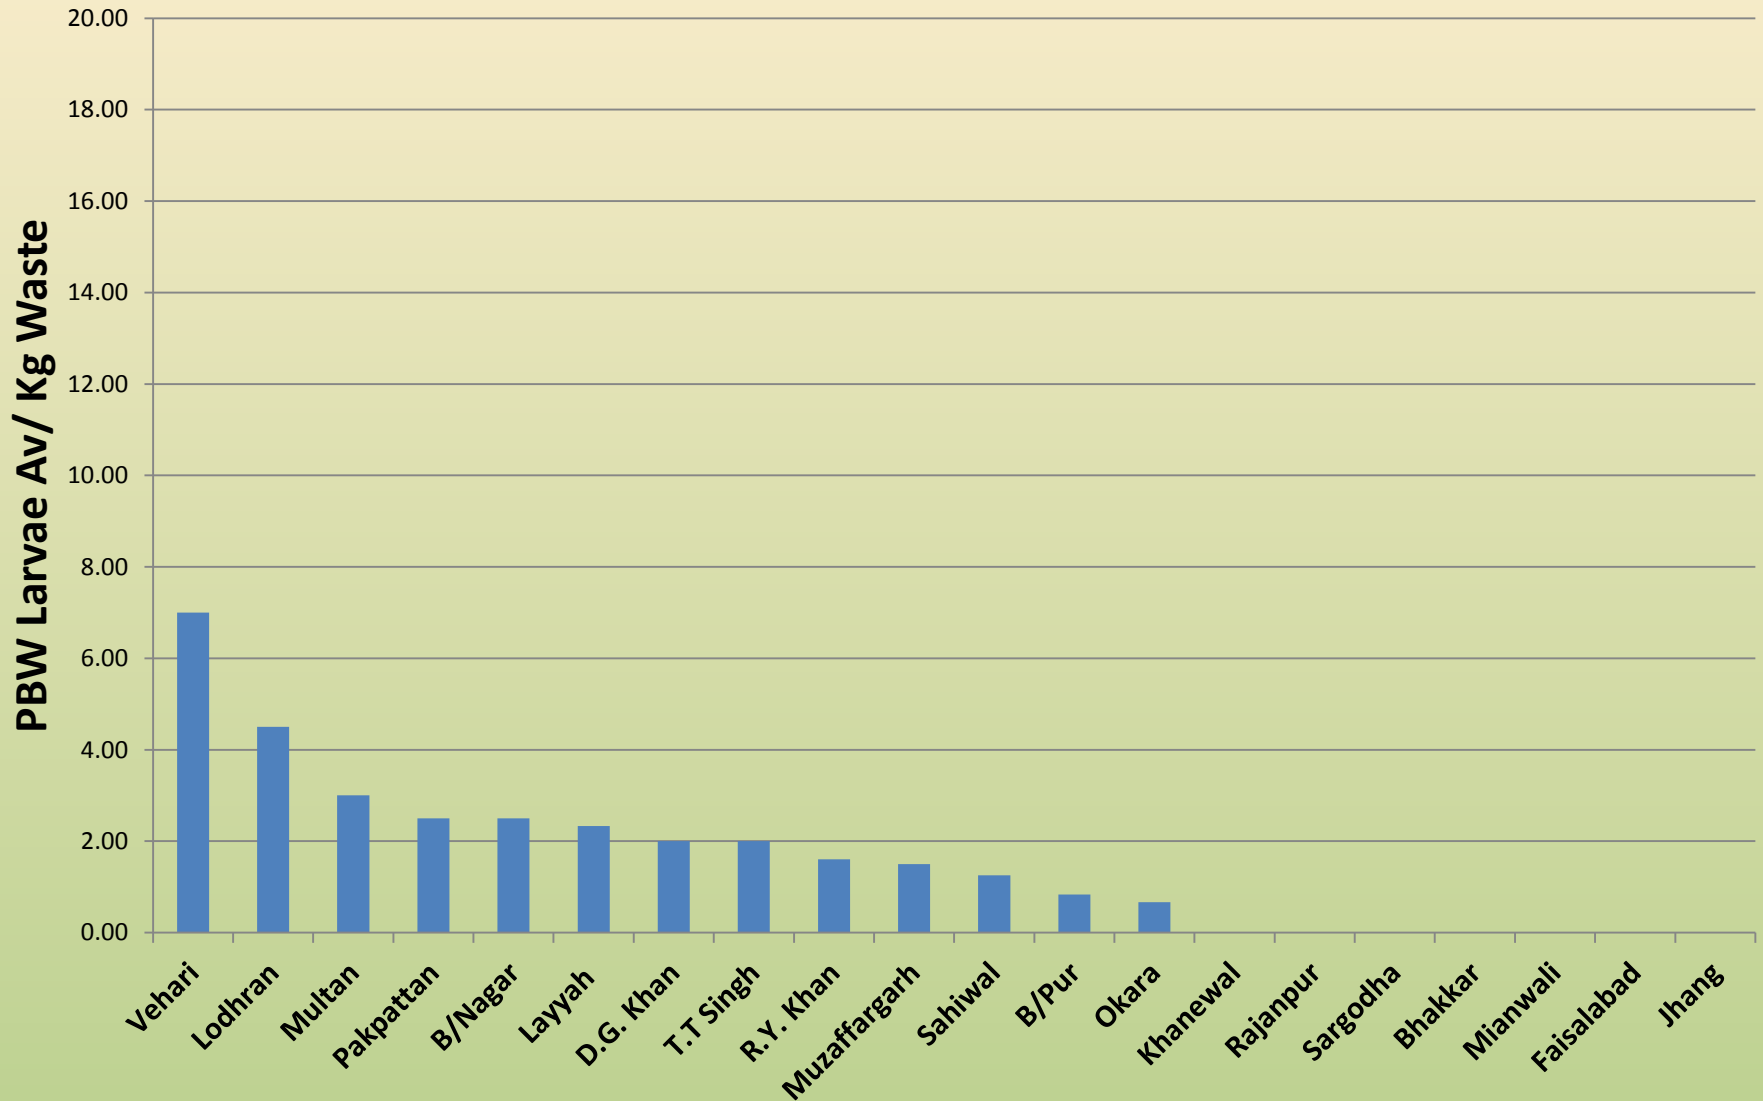

DISTRICTWISE PBW INSPECTION IN GINNING FACTORIES WASTE WEEK ENDING 31-01-2019

DISTRICTWISE COTTON GINNING WASTE FOUND & DISPOSED OFF WEEK ENDING 31-01-2019