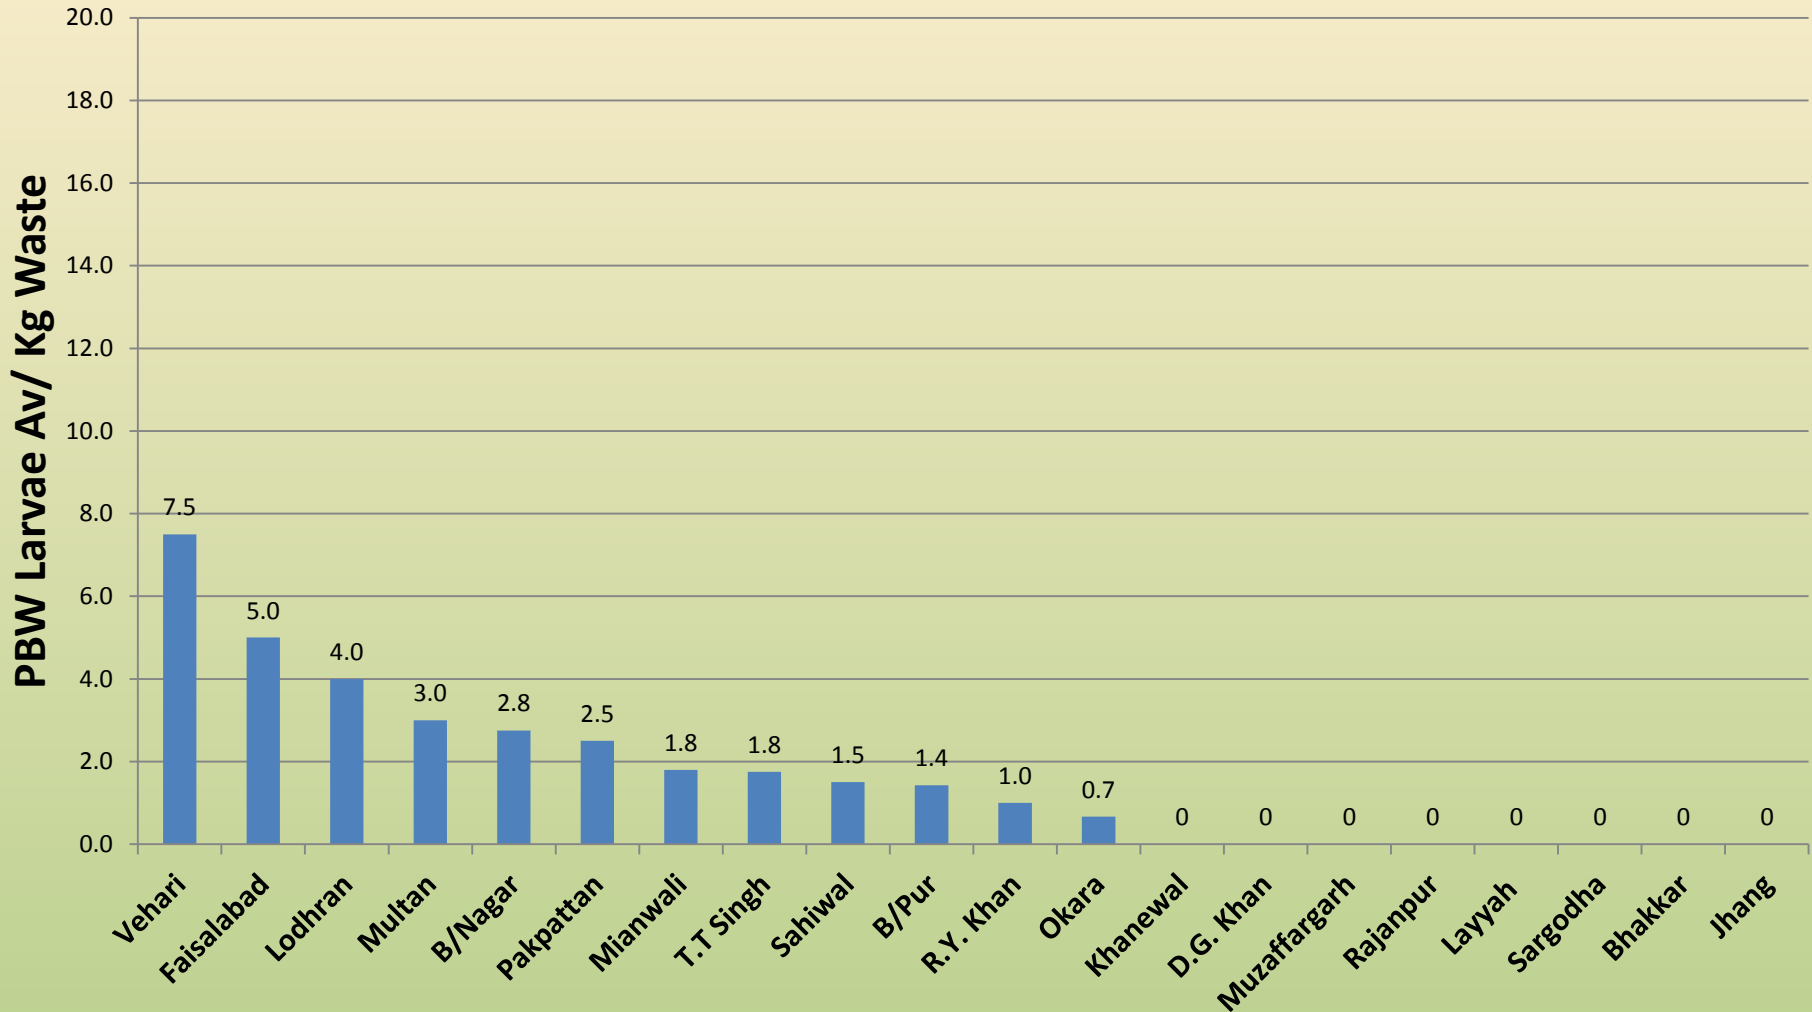

# DISTRICTWISE PBW INSPECTION IN GINNING FACTORIES WASTE WEEK ENDING 07-02-2019

# DISTRICTWISE COTTON GINNING WASTE FOUND & DISPOSED OFF WEEK ENDING 07-02-2019