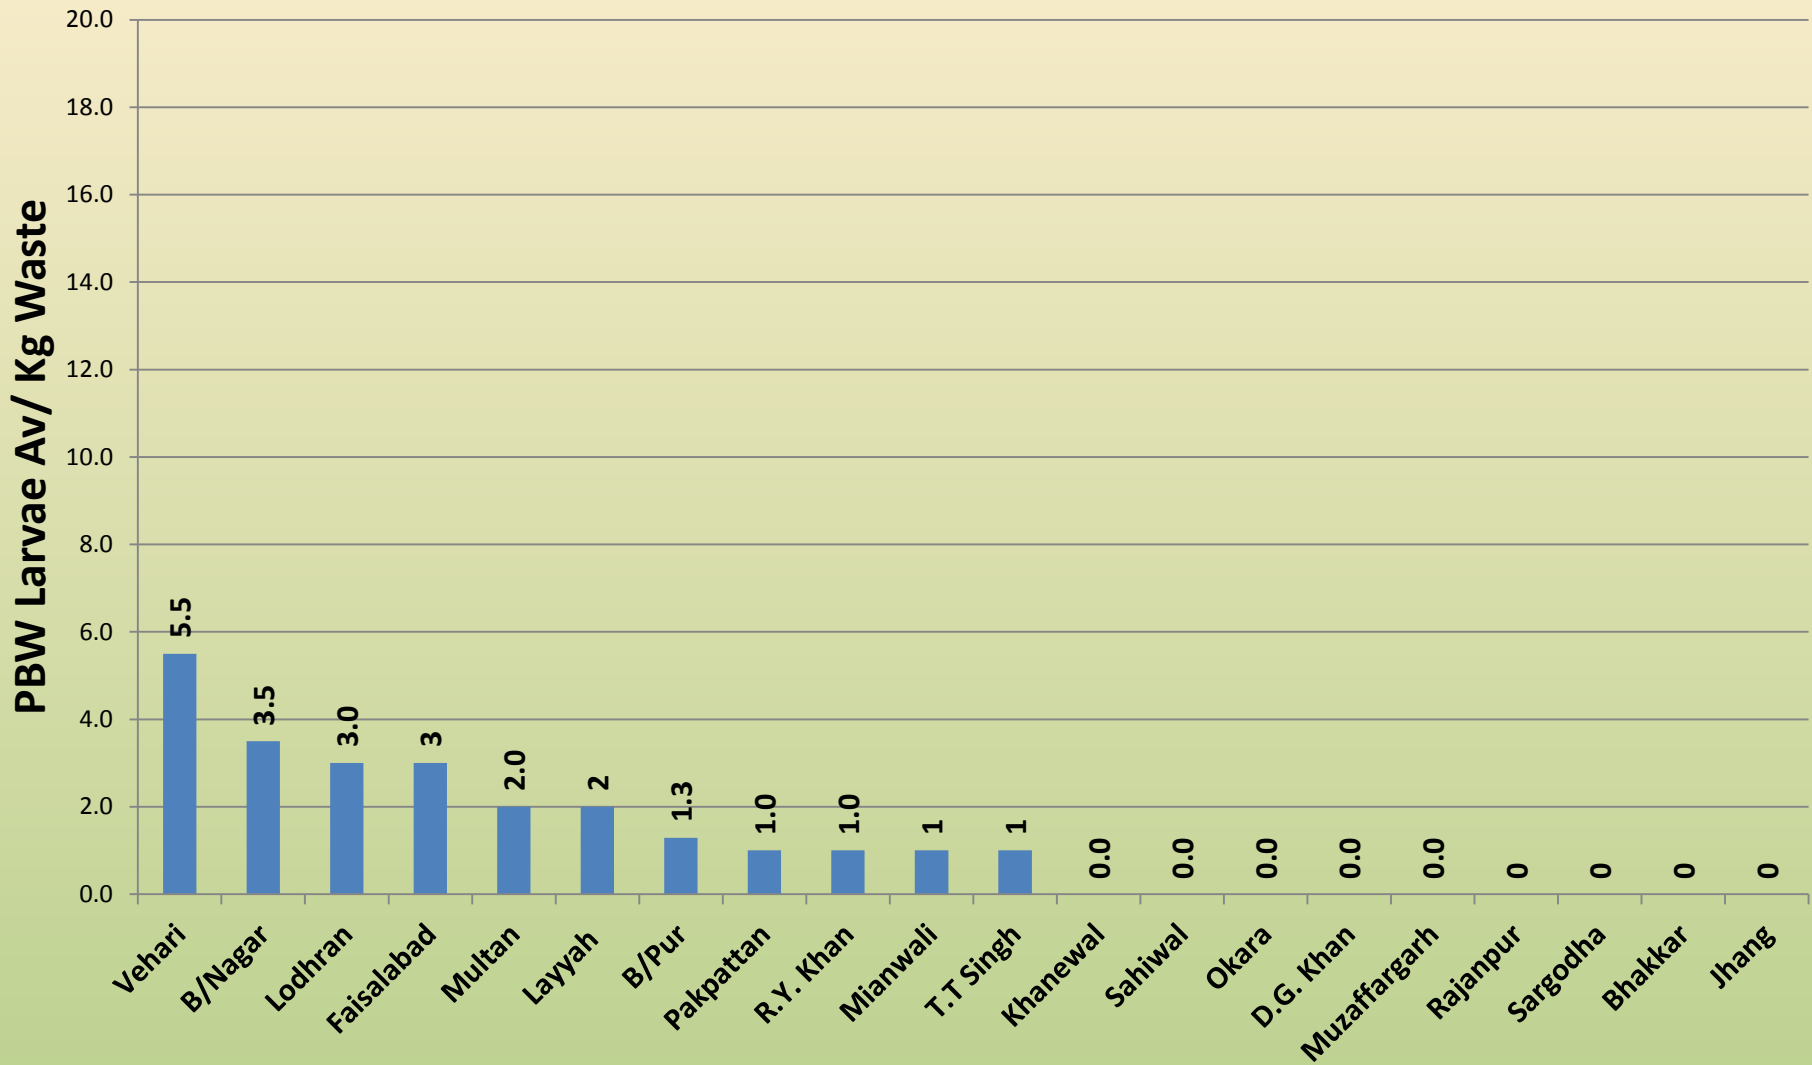

DISTRICTWISE PBW INSPECTION IN GINNING FACTORIES WASTE WEEK ENDING 21-02-2019

DISTRICTWISE COTTON GINNING WASTE FOUND & DISPOSED OFF WEEK ENDING 21-02-2019