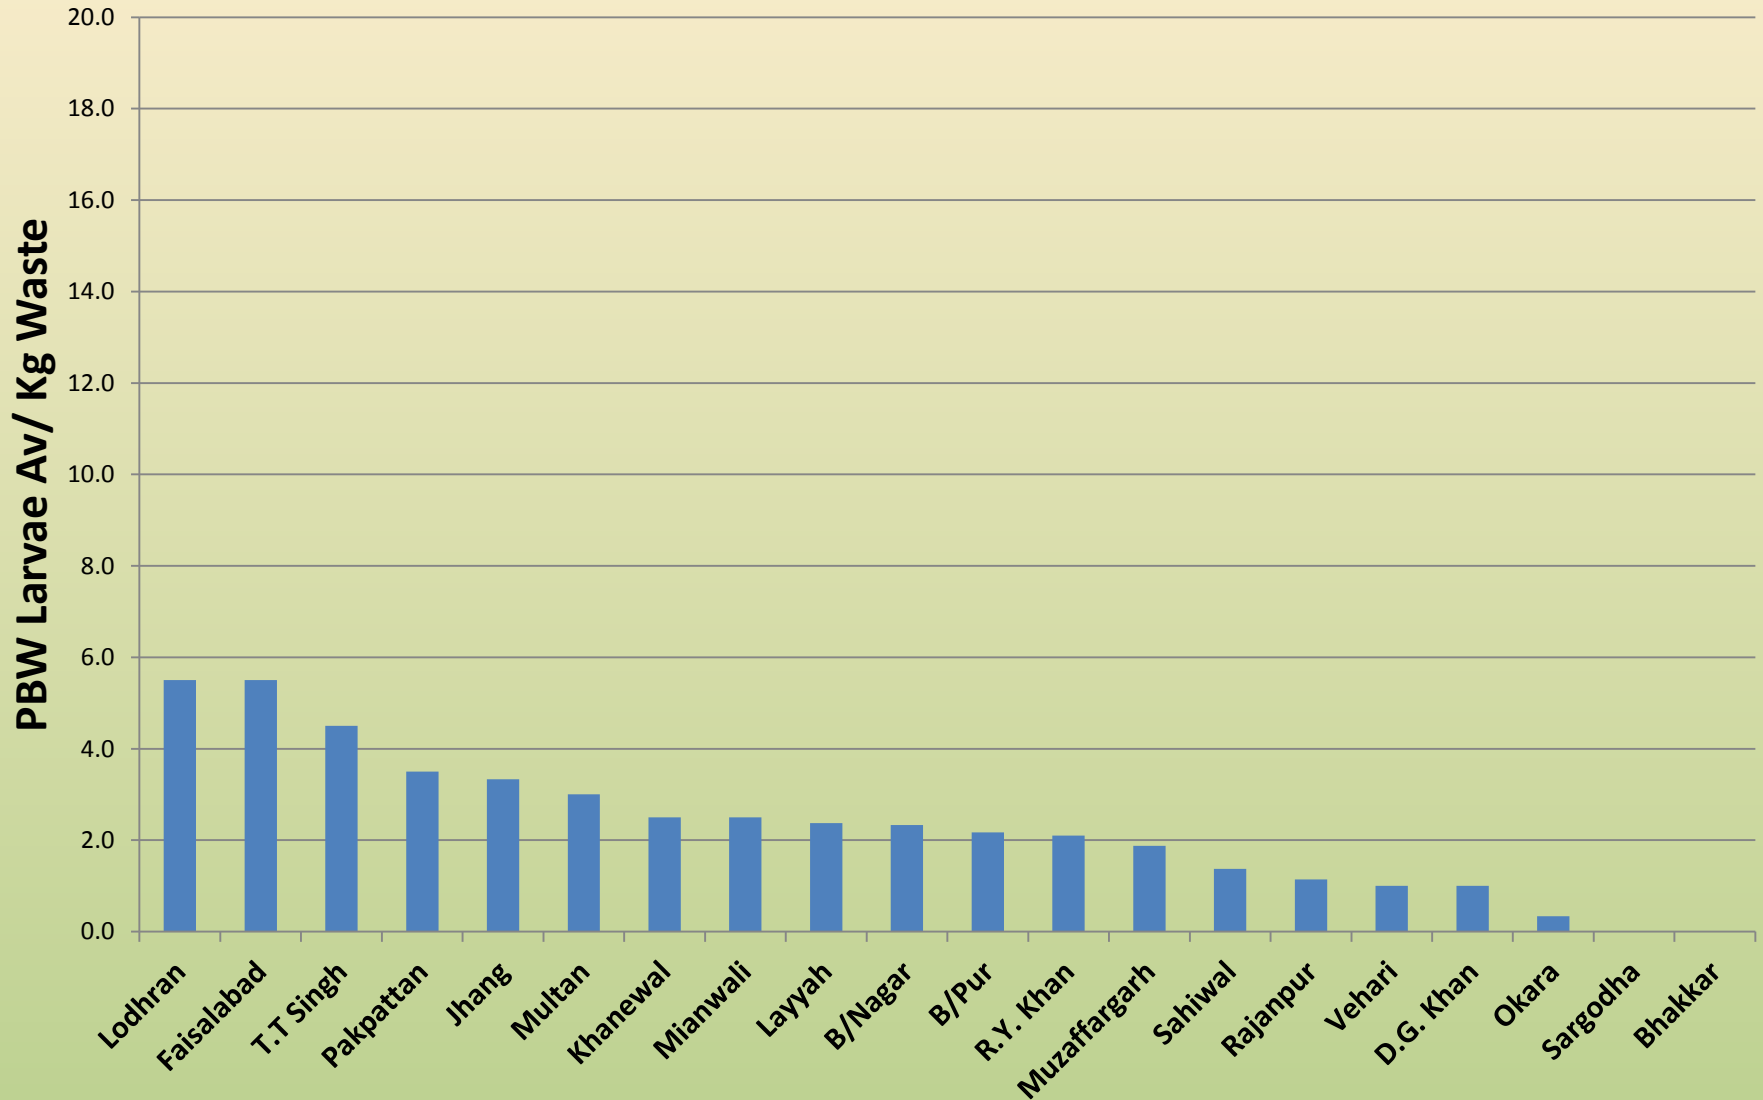

DISTRICTWISE PBW INSPECTION IN GINNING FACTORIES WASTE WEEK ENDING 15-11-2018

DISTRICTWISE COTTON GINNING WASTE FOUND & DISPOSED OFF WEEK ENDING 15-11-2018