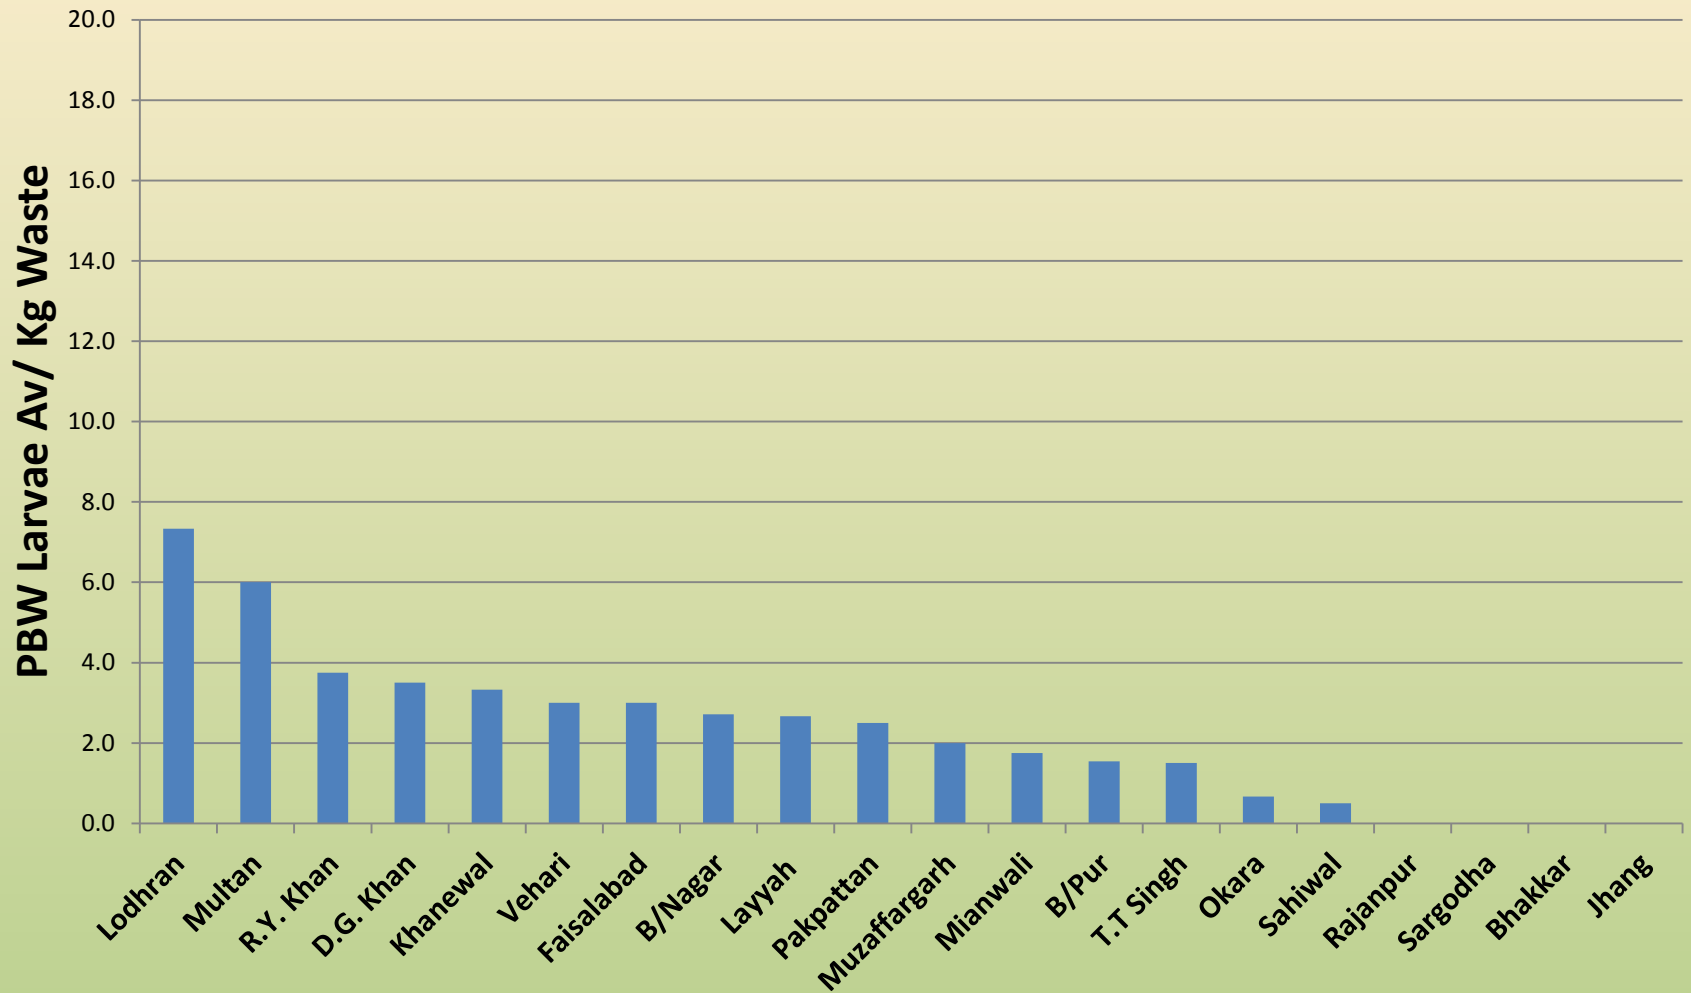

DISTRICTWISE PBW INSPECTION IN GINNING FACTORIES WASTE WEEK ENDING 20-12-2018

DISTRICTWISE COTTON GINNING WASTE FOUND & DISPOSED OFF WEEK ENDING 20-12-2018