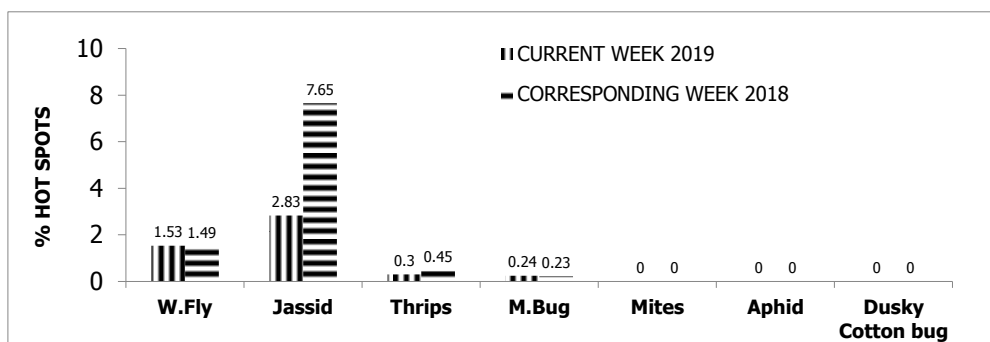

PEST SITUATION REPORT ON COTTON IN PUNJAB

% AGE OF HOT SPOTS

A- BOLLWORMS & CLCV

B- SUCKING INSECT PESTS

TEHSILWISE % PINK BOLLWORM INFESTATION BELOW ETL

SR.NO.	TEHSIL	%AGE SPOTS	SR.NO.	TEHSIL	%AGE SPOTS
1	Multan	5.3	20	A.P.East	2.7
2	Shujabad	5.2	21	Hasilpur	22.0
3	Jalal pur P.W	23.1	22	Bahawalnagar	7.1
4	Khanewal	6.8	23	Minchanabad	4.9
5	Jhanian	4.4	24	Chistian	9.8
6	Kabirwala	12.5	25	R.Y.Khan	1.9
7	Mian Channu	6.5	26	Liaqat Pur	1.7
8	Vehari	5.0	27	Sadiqabad	2.0
9	Mailsi	20.0	28	D.G.Khan	0.9
10	Burewala	2.2	29	Muzaffargarh	1.8
11	Lodhran	12.5	30	Jatoi	4.5
12	Dunyapur	11.4	31	Rajanpur	5.3
13	Kehror pacca	18.3	32	Jampur	1.4
14	Sahiwal	3.1	33	Jhang	10.3
15	Chichawatni	6.9	34	Shorkot	11.4
16	Okara	8.7	35	T.T.Singh	3.8
17	Renala Khurd	7.5	36	Sumundri	5.3
18	Depalpur	15.2	37	Tandliawala	1.4
19	Bahawalpur	23.3			
20	A.P.East	2.7			
21	Hasilpur	22.0			
22	Bahawalnagar	7.1			
23	Minchanabad	4.9			
24	Chistian	9.8			