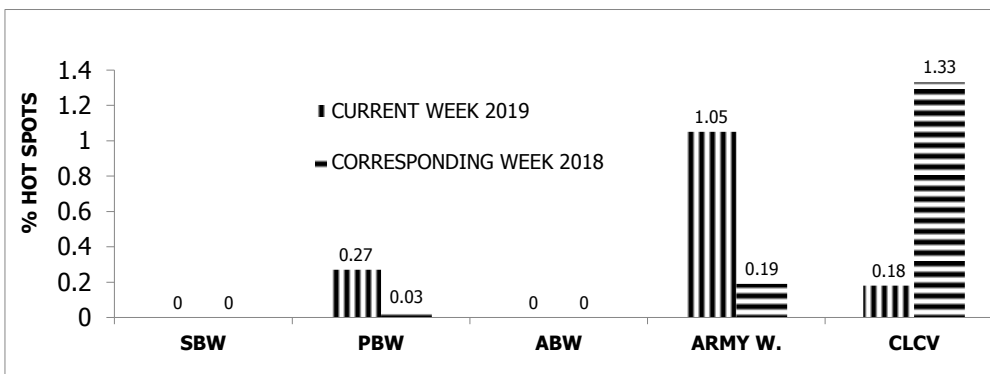

PEST SITUATION REPORT ON COTTON IN PUNJAB

% AGE OF HOT SPOTS

A- BOLLWORMS & CLCV

B- SUCKING INSECT PESTS

TEHSILWISE % PINK BOLLWORM INFESTATION BELOW ETL

SR.NO.	TEHSIL	%AGE SPOTS	SR.NO.	TEHSIL	%AGE SPOTS
1	Multan	5.3	20	A.P.East	2.7
2	Shujabad	5.2	21	Hasilpur	22.0
3	Jalal pur P.W	23.1	22	Bahawalnagar	7.1
4	Khanewal	6.8	23	Minchanabad	4.9
5	Jhanian	4.4	24	Chistian	9.8
6	Kabirwala	12.5	25	R.Y.Khan	1.9
7	Mian Channu	6.5	26	Liaqat Pur	1.7
8	Vehari	5.0	27	Sadiqabad	2.0
9	Mailsi	20.0	28	D.G.Khan	0.9
10	Burewala	2.2	29	Muzaffargarh	1.8
11	Lodhran	12.5	30	Jatoi	4.5
12	Dunyapur	11.4	31	Rajanpur	5.3
13	Kehror pacca	18.3	32	Jampur	1.4
14	Sahiwal	3.1	33	Jhang	10.3
15	Chichawatni	6.9	34	Shorkot	11.4
16	Okara	8.7	35	T.T.Singh	3.8
17	Renala Khurd	7.5	36	Sumundri	5.3
18	Depalpur	15.2	37	Tandliawala	1.4
19	Bahawalpur	23.3			
20	A.P.East	2.7			
21	Hasilpur	22.0			
22	Bahawalnagar	7.1			
23	Minchanabad	4.9			
24	Chistian	9.8			