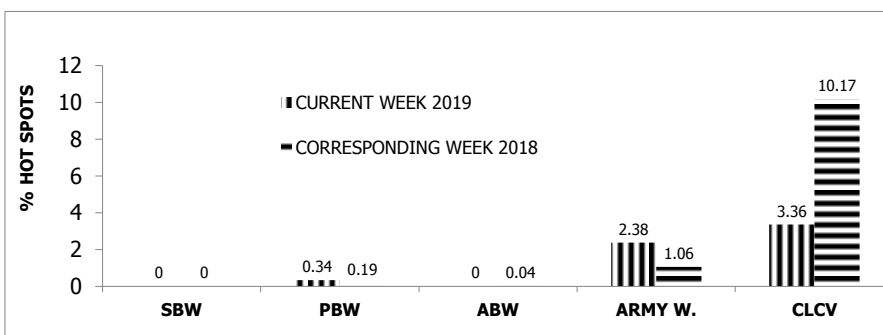

PEST SITUATION REPORT ON COTTON IN PUNJAB

% AGE OF HOT SPOTS

A- BOLLWORMS & CLCV

B- SUCKING INSECT PESTS

TEHSILWISE % PINK BOLLWORM INFESTATION BELOW ETL

SR.NO.	TEHSIL	%AGE SPOTS	SR.NO.	TEHSIL	%AGE SPOTS
1	Okara	37.5	26	Vehari	7.5
2	Yazman	37.5	27	Kot Addu	7.5
3	Hasilpur	29.8	28	Pakpattan	6.7
4	Bahawalpur	28.8	29	R.Y.Khan	6.5
5	Dunyapur	23.1	30	Muzaffargarh	6.5
6	Renala Khurd	23.1	31	Bahawalnagar	6.0
7	Mankera	23.1	32	Chistian	6.0
8	Kehror pacca	19.6	33	Sahiwal	5.0
9	Layyah	18.0	34	Minchanabad	5.0
10	Depalpur	17.9	35	18-Hazari	5.0
11	Sillanwali	16.7	36	Burewala	4.4
12	Lodhran	15.9	37	Arifwala	4.0
13	Shujabad	15.6	38	Haroonabad	4.0
14	Mailsi	14.3	39	Liaqat Pur	4.0
15	Jalal Pur P.W	13.6	40	Sadiqabad	4.0
16	Bhakkar	12.5	41	T.T.Singh	3.2
17	Kallor Kot	12.0	42	Multan	3.0
18	Mian Channu	11.6	43	Khanewal	2.4
19	Jhanian	11.1	44	Kabinwala	2.3
20	A.P.East	10.4	45	Jhang	2.3
21	Jatoi	10.4	46	Fortabbas	2.0
22	Karor Le.	10.0			
23	Chichawatni	8.6			
24	Chobara	8.0			
25	Khanpur	7.8			