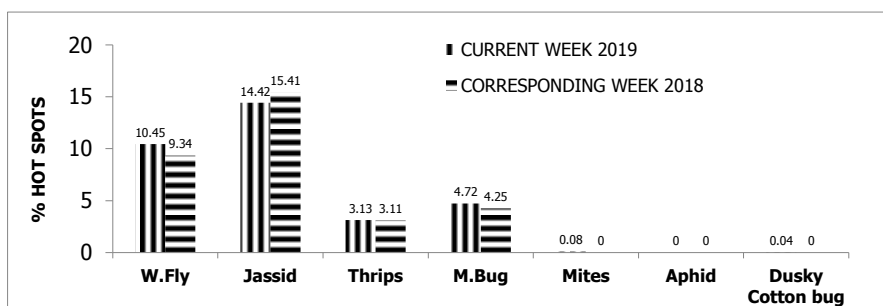

PEST SITUATION REPORT ON COTTON IN PUNJAB

% AGE OF HOT SPOTS

A- BOLLWORMS & CLCV

B- SUCKING INSECT PESTS

TEHSILWISE % PINK BOLLWORM INFESTATION BELOW ETL

SR.NO.	TEHSIL	%AGE SPOTS	SR.NO.	TEHSIL	%AGE SPOTS
1	Okara	37.5	26	Vehari	7.5
2	Yazman	37.5	27	Kot Addu	7.5
3	Hasilpur	29.8	28	Pakpattan	6.7
4	Bahawalpur	28.8	29	R.Y.Khan	6.5
5	Dunyapur	23.1	30	Muzaffargarh	6.5
6	Renala Khurd	23.1	31	Bahawalnagar	6.0
7	Mankera	23.1	32	Chistian	6.0
8	Kehror pacca	19.6	33	Sahiwal	5.0
9	Layyah	18.0	34	Minchanabad	5.0
10	Depalpur	17.9	35	18-Hazari	5.0
11	Sillanwali	16.7	36	Burewala	4.4
12	Lodhran	15.9	37	Arifwala	4.0
13	Shujabad	15.6	38	Haroonabad	4.0
14	Mailsi	14.3	39	Liaqat Pur	4.0
15	Jalal Pur P.W	13.6	40	Sadiqabad	4.0
16	Bhakkar	12.5	41	T.T.Singh	3.2
17	Kallor Kot	12.0	42	Multan	3.0
18	Mian Channu	11.6	43	Khanewal	2.4
19	Jhanian	11.1	44	Kabinwala	2.3
20	A.P.East	10.4	45	Jhang	2.3
21	Jatoi	10.4	46	Fortabbas	2.0
22	Karor Le.	10.0			
23	Chichawatni	8.6			
24	Chobara	8.0			
25	Khanpur	7.8			