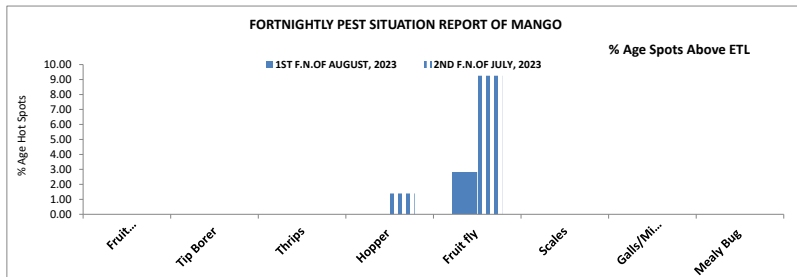

A- FORTNIGHTLY PEST SITUATION REPORT OF CITRUS

	Spots Visited	Area Surveyed (Acres)	Area Affected (Acres)	% AGE Spots Above ETL									% AGE Spots Below ETL									% AGE Diseases Incidence						
				Psylla	Leaf Miner	Whitefly	Thrips	Caterpillar	Red Scales	Mites	Mealybug	Fruit Fly	Psylla	Leaf Miner	Whitefly	Thrips	Caterpillar	Red Scales	Mites	Fruit Fly	Wither Tip	Cankar	Malanose	Fruit Rot	Scab	Gummosis	Slow Decline	
1ST F.N.OF AUGUST, 2023	386	2493.38	1724.83	0.00	1.04	0.00	0.00	0.00	0.00	0.00	0.00	0.26	0.00	17.62	57.25	0.26	0.00	2.33	2.59	0.26	1.04	58.29	32.64	0.00	0.00	9.59	11.14	10.62
2ND F.N.OF JULY, 2023	412	2377.93	1575.28	0.00	1.70	0.00	0.00	0.00	0.00	0.00	0.00	0.00	0.00	20.39	58.50	0.00	0.24	2.18	1.94	0.49	0.49	59.71	27.43	0.73	0.00	7.77	16.26	10.19

B- FORTNIGHTLY PEST SITUATION REPORT OF MANGO

	Spots Visited	Area Surveyed (Acres)	Area Affected (Acres)	% AGE Spots Above ETL							% AGE Spots Below ETL							% AGE Diseases Incidence					
				Fruit Borer	Tip Borer	Thrips	Hopper	Fruit fly	Scales	Galls/Midges	Mealy Bug	Fruit Borer	Tip Borer	Thrips	Hopper	Fruit fly	Scales	Galls/Midges	Anthraxnose	Powdery Mildew	Malformation	Gummosis	Decline
1ST F.N.OF AUGUST, 2023	215	2345	1806	0.00	0.00	0.00	0.00	2.79	0.00	0.00	0.00	3.72	0.00	0.00	16.74	48.37	43.72	52.09	90.23	0.00	14.88	21.86	16.28
2ND F.N.OF JULY, 2023	216	2313	1757	0.00	0.00	0.00	1.39	9.26	0.00	0.00	0.00	7.41	0.00	3.24	22.22	57.41	42.59	61.57	86.57	0.00	19.44	22.69	16.67