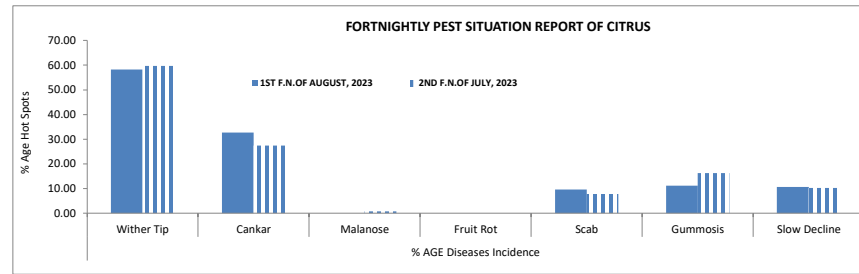

A- FORTNIGHTLY PEST SITUATION REPORT OF CITRUS

	Spots Visited	Area Surveyed (Acres)	Area Affected (Acres)	% AGE Spots Above ETL									% AGE Spots Below ETL									% AGE Diseases Incidence						
				Psylla	Leaf Miner	Whitefly	Thrips	Caterpillar	Red Scales	Mites	Mealybug	Fruit Fly	Psylla	Leaf Miner	Whitefly	Thrips	Caterpillar	Red Scales	Mites	Fruit Fly	Wither Tip	Cankar	Malanose	Fruit Rot	Scab	Gummosis	Slow Decline	
1ST F.N.OF AUGUST, 2023	386	2493.38	1724.83	0.00	1.04	0.00	0.00	0.00	0.00	0.00	0.00	0.26	0.00	17.62	57.25	0.26	0.00	2.33	2.59	0.26	1.04	58.29	32.64	0.00	0.00	9.59	11.14	10.62
2ND F.N.OF JULY, 2023	412	2377.93	1575.28	0.00	1.70	0.00	0.00	0.00	0.00	0.00	0.00	0.00	0.00	20.39	58.50	0.00	0.24	2.18	1.94	0.49	0.49	59.71	27.43	0.73	0.00	7.77	16.26	10.19

B- FORTNIGHTLY PEST SITUATION REPORT OF MANGO

	Spots Visited	Area Surveyed (Acres)	Area Affected (Acres)	% AGE Spots Above ETL							% AGE Spots Below ETL							% AGE Diseases Incidence					
				Fruit Borer	Tip Borer	Thrips	Hopper	Fruit fly	Scales	Galls/Midges	Mealy Bug	Fruit Borer	Tip Borer	Thrips	Hopper	Fruit fly	Scales	Galls/Midges	Anthraxnose	Powdery Mildew	Malformation	Gummosis	Decline
1ST F.N.OF AUGUST, 2023	215	2345	1806	0.00	0.00	0.00	0.00	2.79	0.00	0.00	0.00	3.72	0.00	0.00	16.74	48.37	43.72	52.09	90.23	0.00	14.88	21.86	16.28
2ND F.N.OF JULY, 2023	216	2313	1757	0.00	0.00	0.00	1.39	9.26	0.00	0.00	0.00	7.41	0.00	3.24	22.22	57.41	42.59	61.57	86.57	0.00	19.44	22.69	16.67