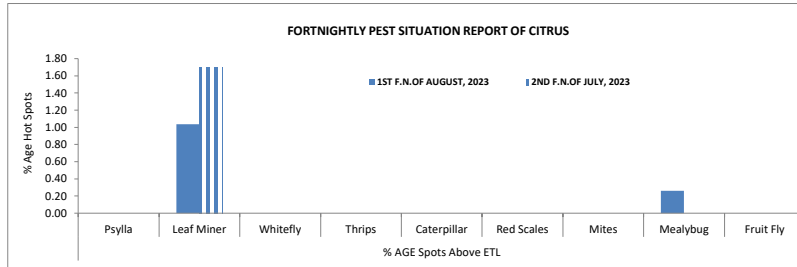

A- FORTNIGHTLY PEST SITUATION REPORT OF CITRUS

	Spots Visited	Area Surveyed (Acres)	Area Affected (Acres)	% AGE Spots Above ETL									% AGE Spots Below ETL									% AGE Diseases Incidence						
				Psylla	Leaf Miner	Whitefly	Thrips	Caterpillar	Red Scales	Mites	Mealybug	Fruit Fly	Psylla	Leaf Miner	Whitefly	Thrips	Caterpillar	Red Scales	Mites	Fruit Fly	Wither Tip	Cankar	Malanose	Fruit Rot	Scab	Gummosis	Slow Decline	
1ST F.N.OF AUGUST, 2023	386	2493.38	1724.83	0.00	1.04	0.00	0.00	0.00	0.00	0.00	0.00	0.26	0.00	17.62	57.25	0.26	0.00	2.33	2.59	0.26	1.04	58.29	32.64	0.00	0.00	9.59	11.14	10.62
2ND F.N.OF JULY, 2023	412	2377.93	1575.28	0.00	1.70	0.00	0.00	0.00	0.00	0.00	0.00	0.00	0.00	20.39	58.50	0.00	0.24	2.18	1.94	0.49	0.49	59.71	27.43	0.73	0.00	7.77	16.26	10.19

B- FORTNIGHTLY PEST SITUATION REPORT OF MANGO

	Spots Visited	Area Surveyed (Acres)	Area Affected (Acres)	% AGE Spots Above ETL							% AGE Spots Below ETL							% AGE Diseases Incidence					
				Fruit Borer	Tip Borer	Thrips	Hopper	Fruit fly	Scales	Galls/Midges	Mealy Bug	Fruit Borer	Tip Borer	Thrips	Hopper	Fruit fly	Scales	Galls/Midges	Anthraxnose	Powdery Mildew	Malformation	Gummosis	Decline
1ST F.N.OF AUGUST, 2023	215	2345	1806	0.00	0.00	0.00	0.00	2.79	0.00	0.00	0.00	3.72	0.00	0.00	16.74	48.37	43.72	52.09	90.23	0.00	14.88	21.86	16.28
2ND F.N.OF JULY, 2023	216	2313	1757	0.00	0.00	0.00	1.39	9.26	0.00	0.00	0.00	7.41	0.00	3.24	22.22	57.41	42.59	61.57	86.57	0.00	19.44	22.69	16.67