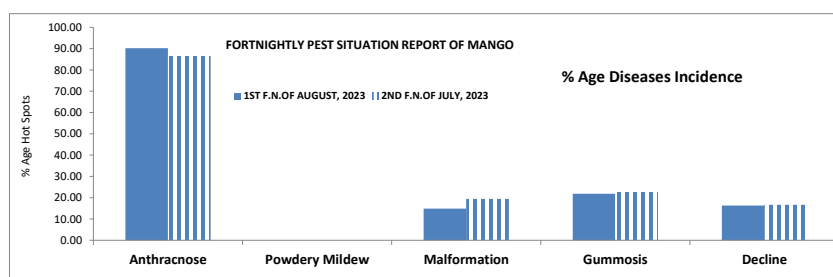

A- FORTNIGHTLY PEST SITUATION REPORT OF CITRUS

	Spots Visited	Area Surveyed (Acres)	Area Affected (Acres)	% AGE Spots Above ETL									% AGE Spots Below ETL									% AGE Diseases Incidence						
				Psylla	Leaf Miner	Whitefly	Thrips	Caterpillar	Red Scales	Mites	Mealybug	Fruit Fly	Psylla	Leaf Miner	Whitefly	Thrips	Caterpillar	Red Scales	Mites	Fruit Fly	Wither Tip	Cankar	Malanose	Fruit Rot	Scab	Gummosis	Slow Decline	
1ST F.N.OF AUGUST, 2023	386	2493.38	1724.83	0.00	1.04	0.00	0.00	0.00	0.00	0.00	0.00	0.26	0.00	17.62	57.25	0.26	0.00	2.33	2.59	0.26	1.04	58.29	32.64	0.00	0.00	9.59	11.14	10.62
2ND F.N.OF JULY, 2023	412	2377.93	1575.28	0.00	1.70	0.00	0.00	0.00	0.00	0.00	0.00	0.00	0.00	20.39	58.50	0.00	0.24	2.18	1.94	0.49	0.49	59.71	27.43	0.73	0.00	7.77	16.26	10.19

B- FORTNIGHTLY PEST SITUATION REPORT OF MANGO

	Spots Visited	Area Surveyed (Acres)	Area Affected (Acres)	% AGE Spots Above ETL							% AGE Spots Below ETL							% AGE Diseases Incidence					
				Fruit Borer	Tip Borer	Thrips	Hopper	Fruit fly	Scales	Galls/Midges	Mealy Bug	Fruit Borer	Tip Borer	Thrips	Hopper	Fruit fly	Scales	Galls/Midges	Anthraxnose	Powdery Mildew	Malformation	Gummosis	Decline
1ST F.N.OF AUGUST, 2023	215	2345	1806	0.00	0.00	0.00	0.00	2.79	0.00	0.00	0.00	3.72	0.00	0.00	16.74	48.37	43.72	52.09	90.23	0.00	14.88	21.86	16.28
2ND F.N.OF JULY, 2023	216	2313	1757	0.00	0.00	0.00	1.39	9.26	0.00	0.00	0.00	7.41	0.00	3.24	22.22	57.41	42.59	61.57	86.57	0.00	19.44	22.69	16.67

C- FORTNIGHTLY PEST SITUATION REPORT OF GUAVA

	Spots Visited	Area Surveyed (Acres)	Area Affected (Acres)	% age Insect Pests									% age Diseases Incidence		
				% age Insect Pests Above ETL					% age Insect Pests Below ETL				Anthracnose	Decline	Withertip
				Borer	Fruit Fly	Leaf Folder	Army worm	Mealy Bug	Borer	Fruit Fly	Leaf Folder				
1ST F.N.OF AUGUST, 2023	204	931.68	351.75	0.00	4.90	0.00	0.00	0.98	0.49	30.88	0.00	28.92	5.39	12.25	
2ND F.N.OF JULY, 2023	254	935.85	303.75	0.00	1.97	0.00	0.00	1.57	1.18	21.26	0.00	25.20	4.72	9.06	