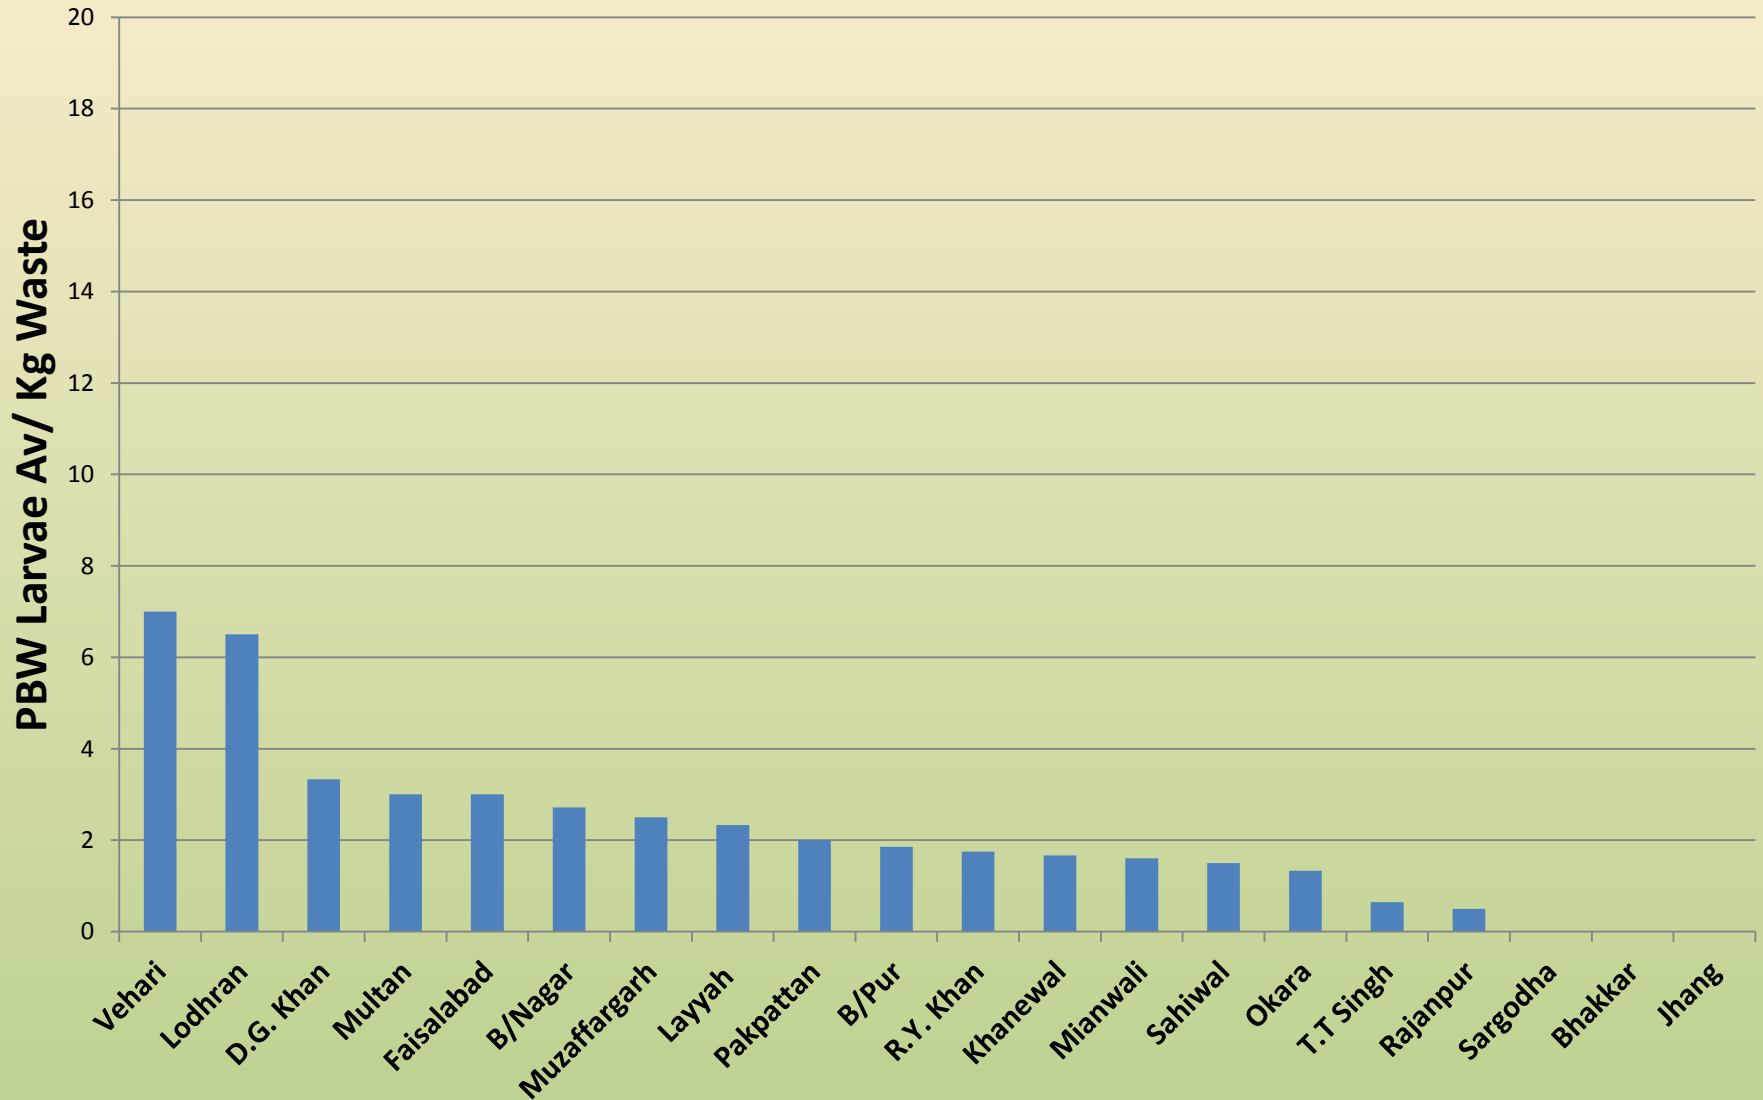

# DISTRICTWISE PBW INSPECTION IN GINNING FACTORIES WASTE WEEK ENDING 10-01-2019

# DISTRICTWISE COTTON GINNING WASTE FOUND & DISPOSED OFF WEEK ENDING 10-01-2019