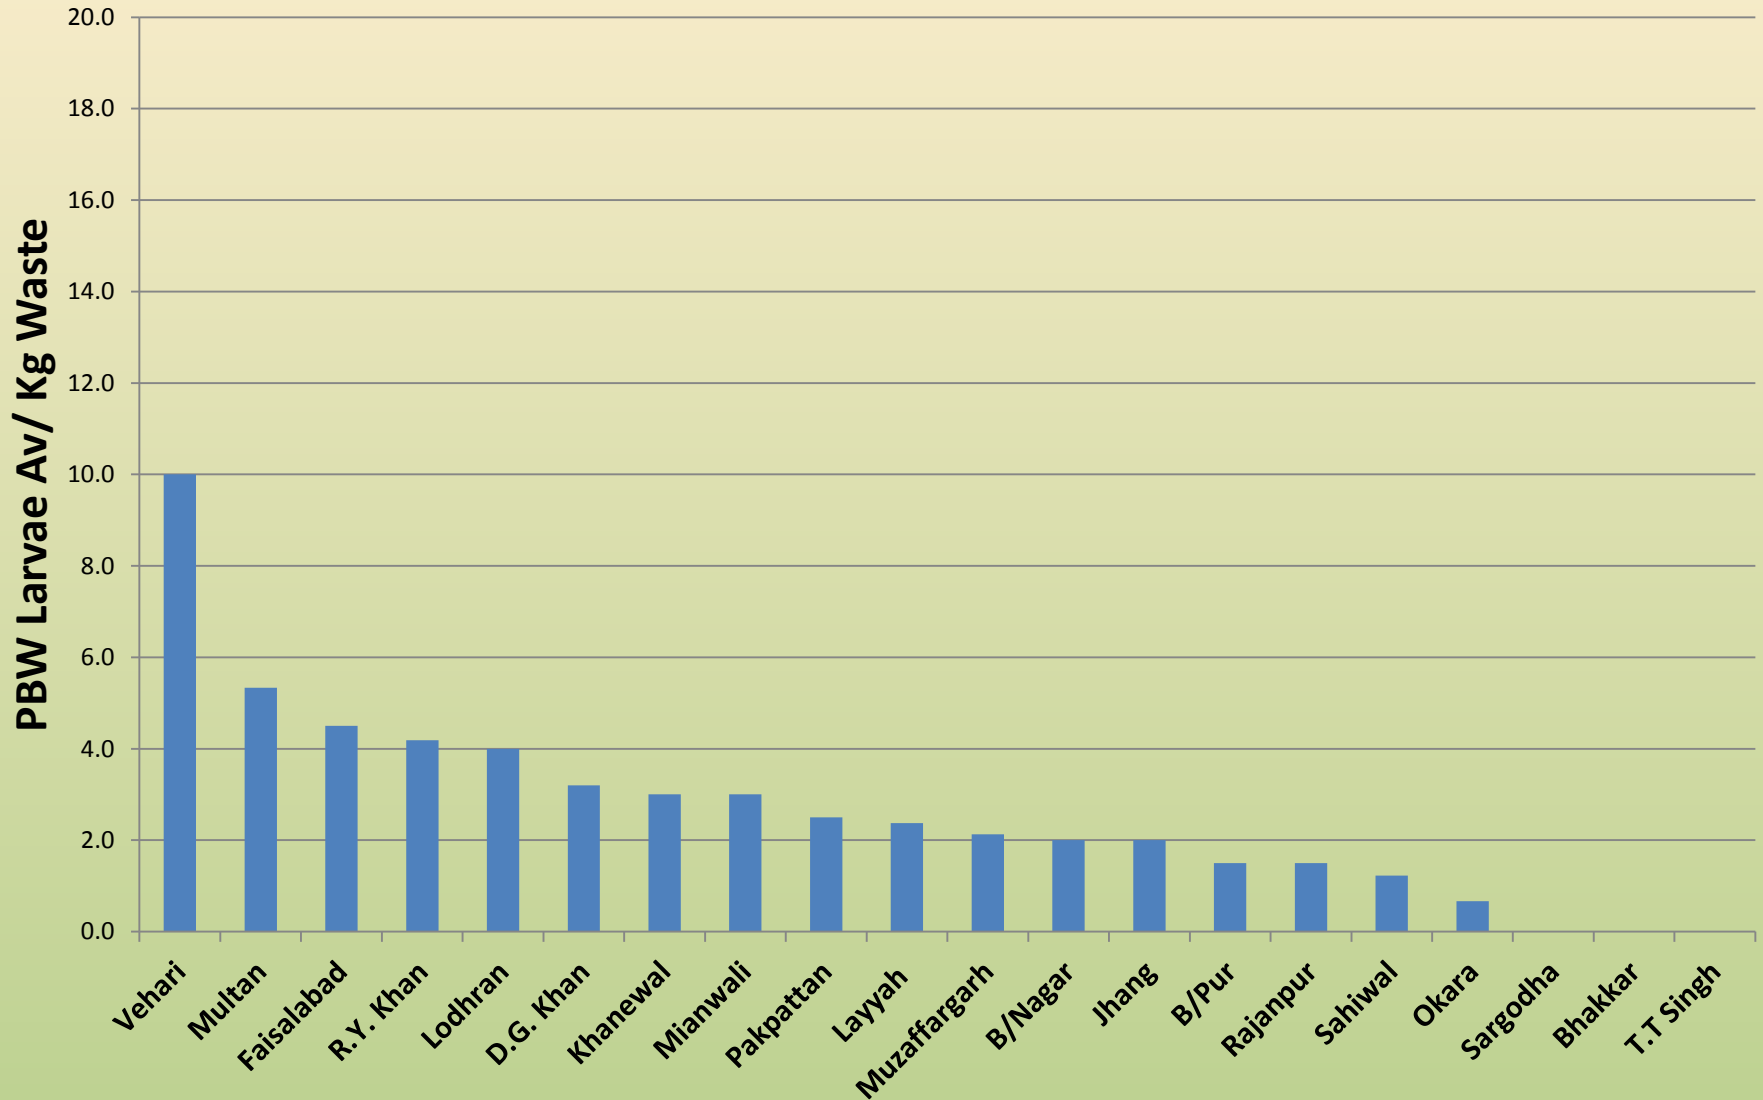

DISTRICTWISE PBW INSPECTION IN GINNING FACTORIES WASTE WEEK ENDING 23-11-2018

DISTRICTWISE COTTON GINNING WASTE FOUND & DISPOSED OFF WEEK ENDING 23-11-2018