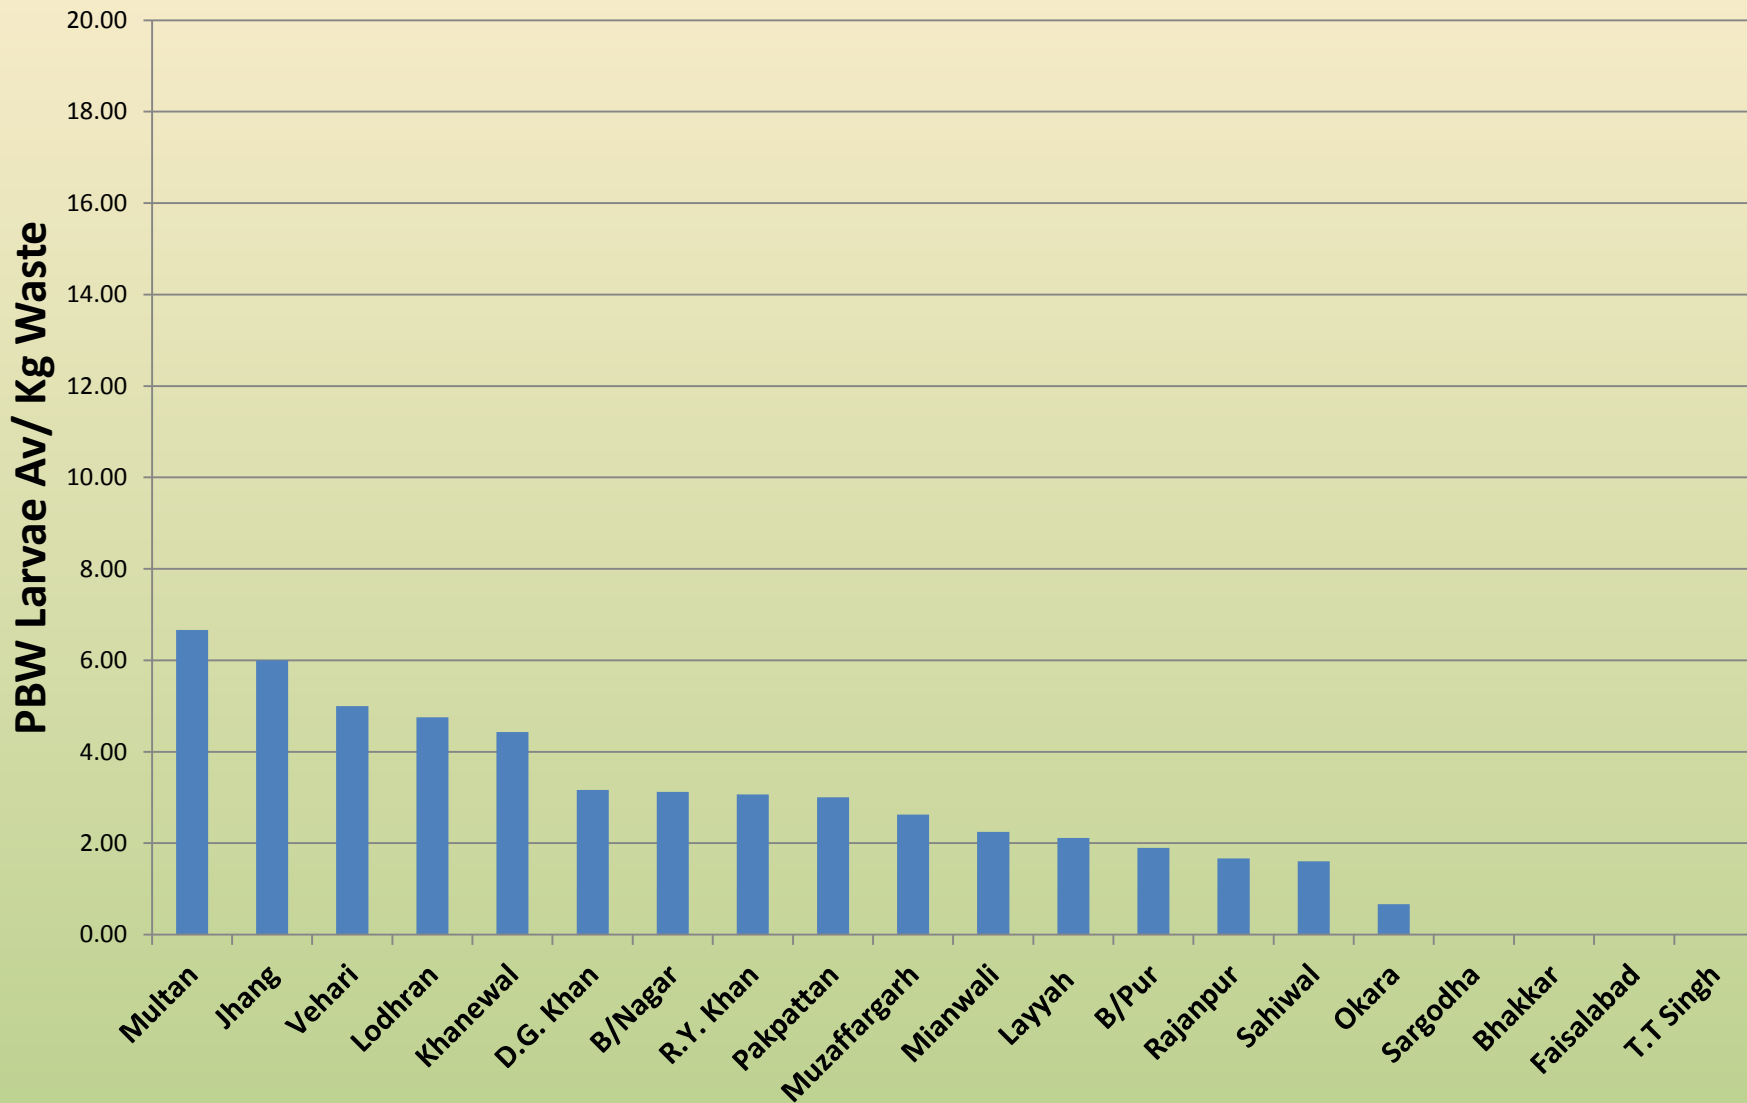

DISTRICTWISE PBW INSPECTION IN GINNING FACTORIES WASTE WEEK ENDING 29-11-2018

DISTRICTWISE COTTON GINNING WASTE FOUND & DISPOSED OFF WEEK ENDING 29-11-2018