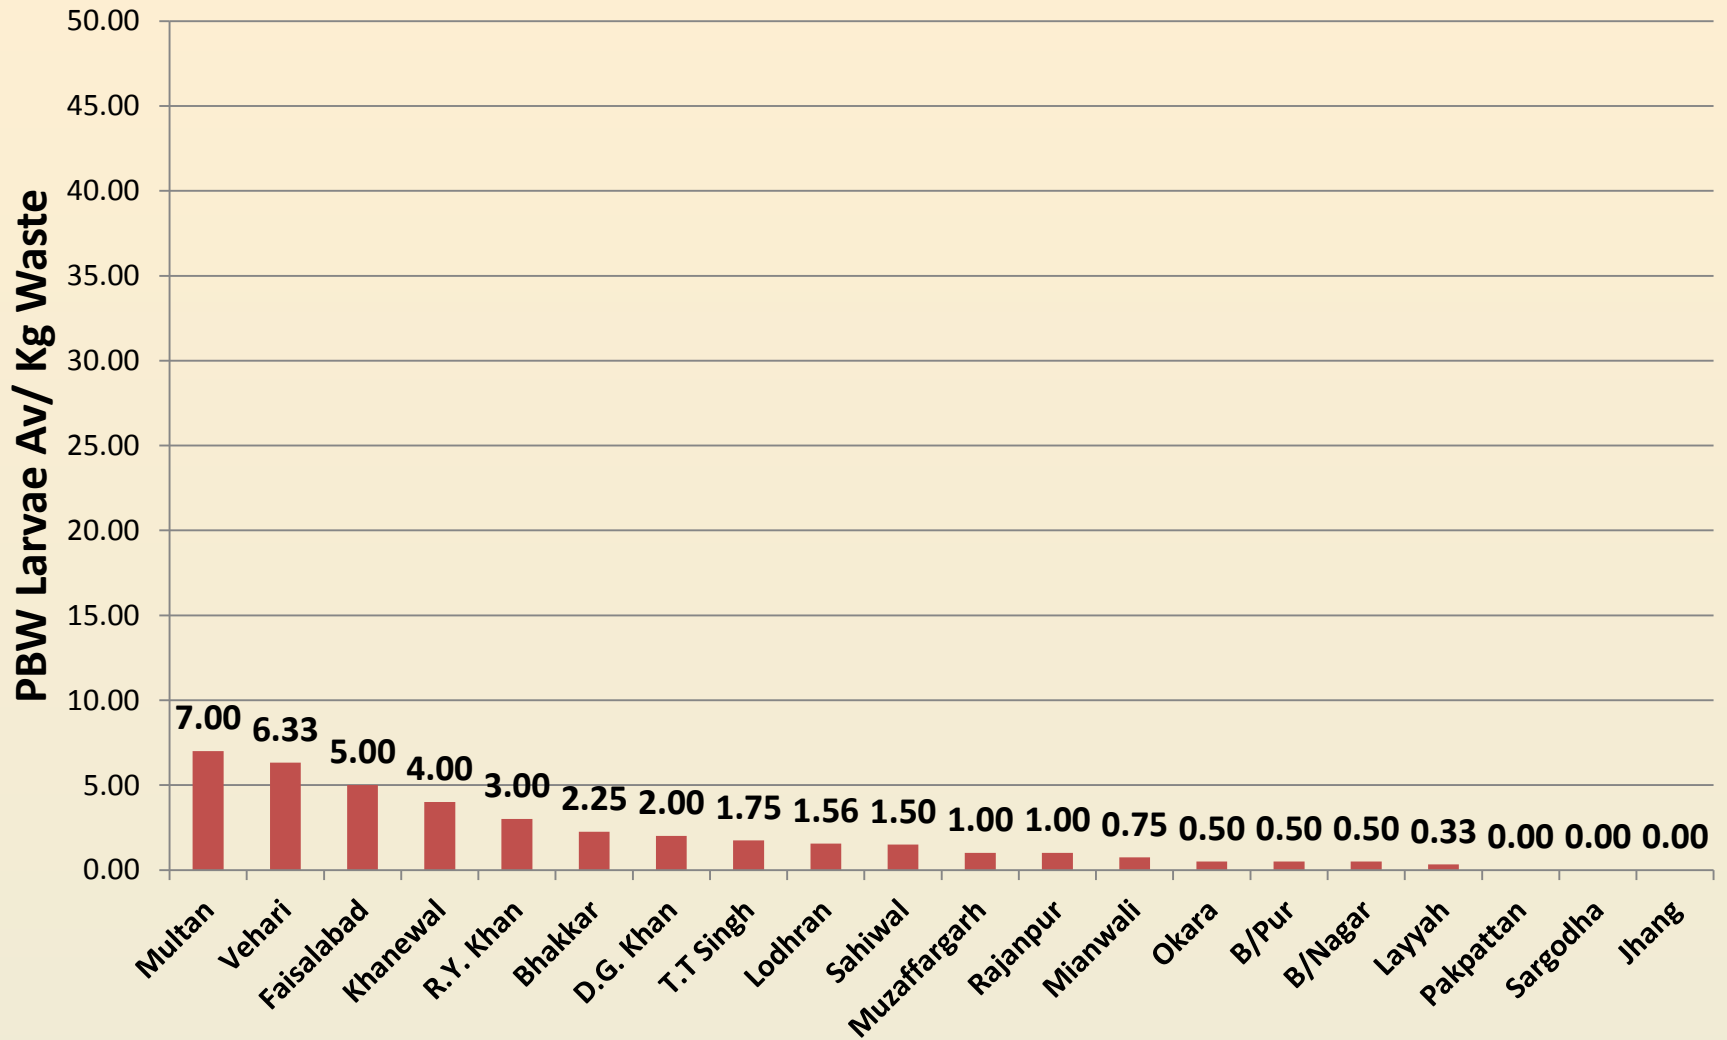

# COTTON GINNING WASTE FOUND & DISPOSED OFF DURING 1ST WEEK OF FEBURARY 2018 COMPARED WITH CORRESPONDING PERIOD 2017

# DISTRICT WISE COTTON GINNING WASTE FOUND & DISPOSED OFF DURING 1ST WEEK OF FEBURARY

**2018**

**Waste Found & Disposed off (Kg)**

# DISTRICT WISE PBW INSPECTION IN COTTON FACTORIES WASTE IN PUNJAB DURING 1ST WEEK OF FEBURARY 2018