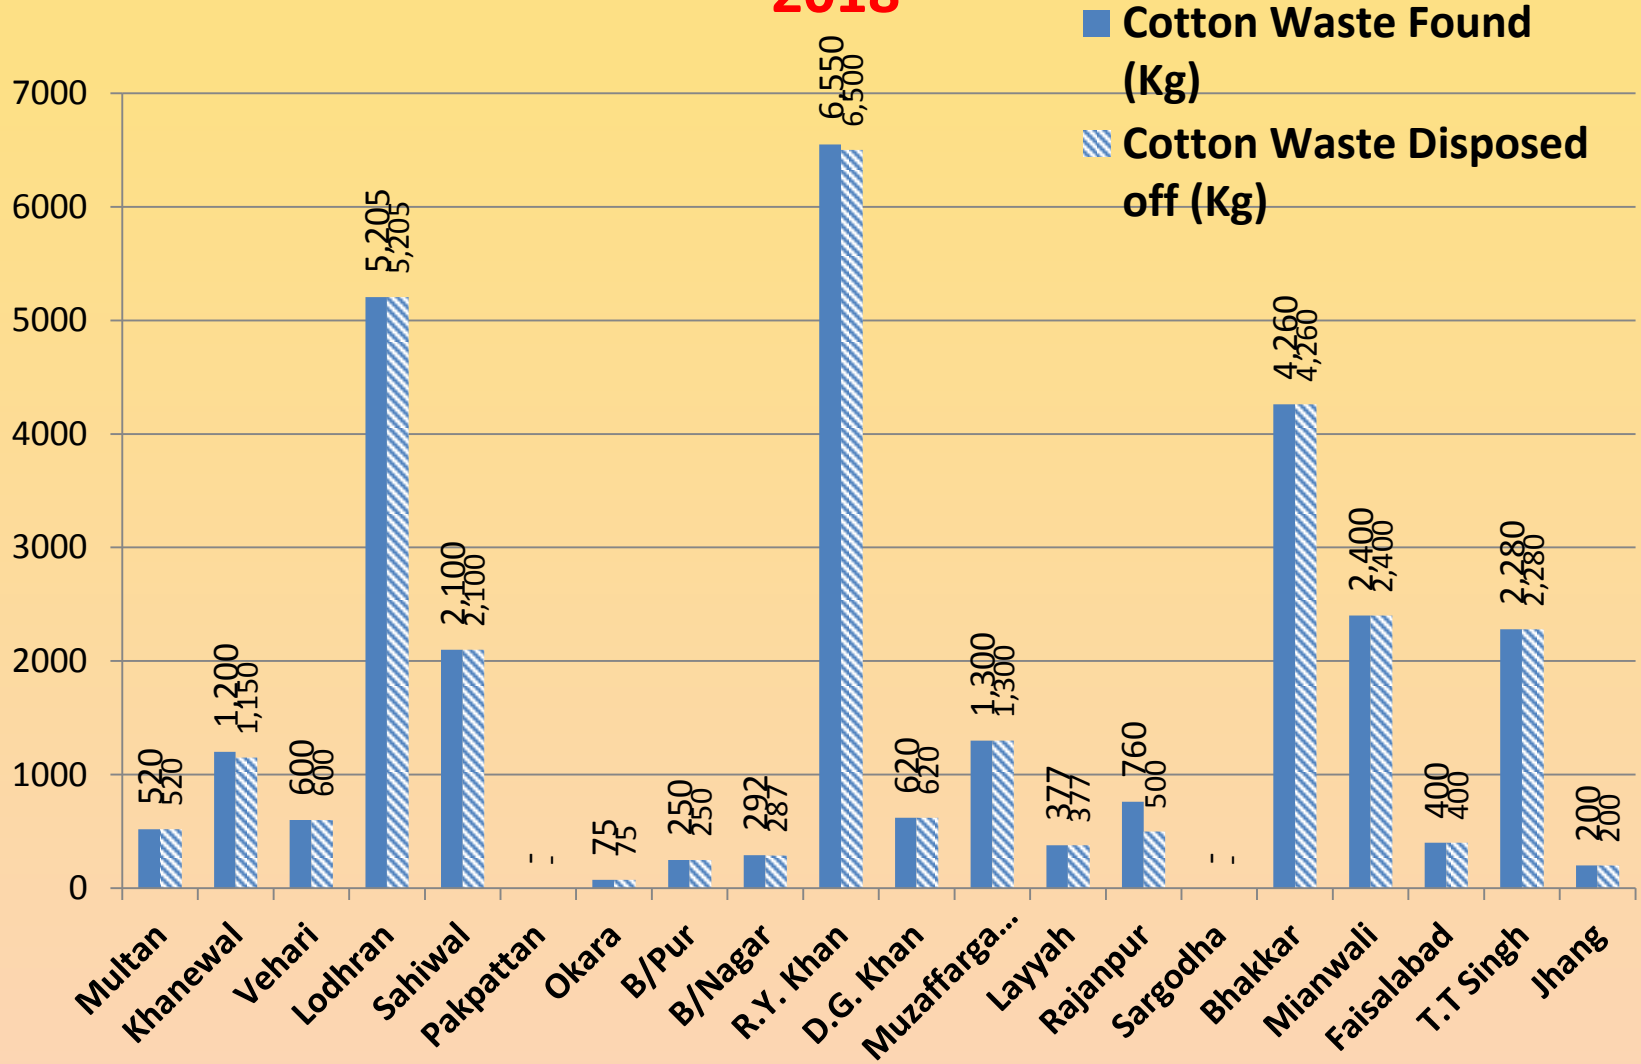

# COTTON GINNING WASTE FOUND & DISPOSED OFF DURING 1ST WEEK OF FEBURARY 2018 COMPARED WITH CORRESPONDING PERIOD 2017

# DISTRICT WISE COTTON GINNING WASTE FOUND & DISPOSED OFF DURING 1ST WEEK OF FEBURARY

**2018**

**Waste Found & Disposed off (Kg)**

# DISTRICT WISE PBW INSPECTION IN COTTON FACTORIES WASTE IN PUNJAB DURING 1ST WEEK OF FEBURARY 2018