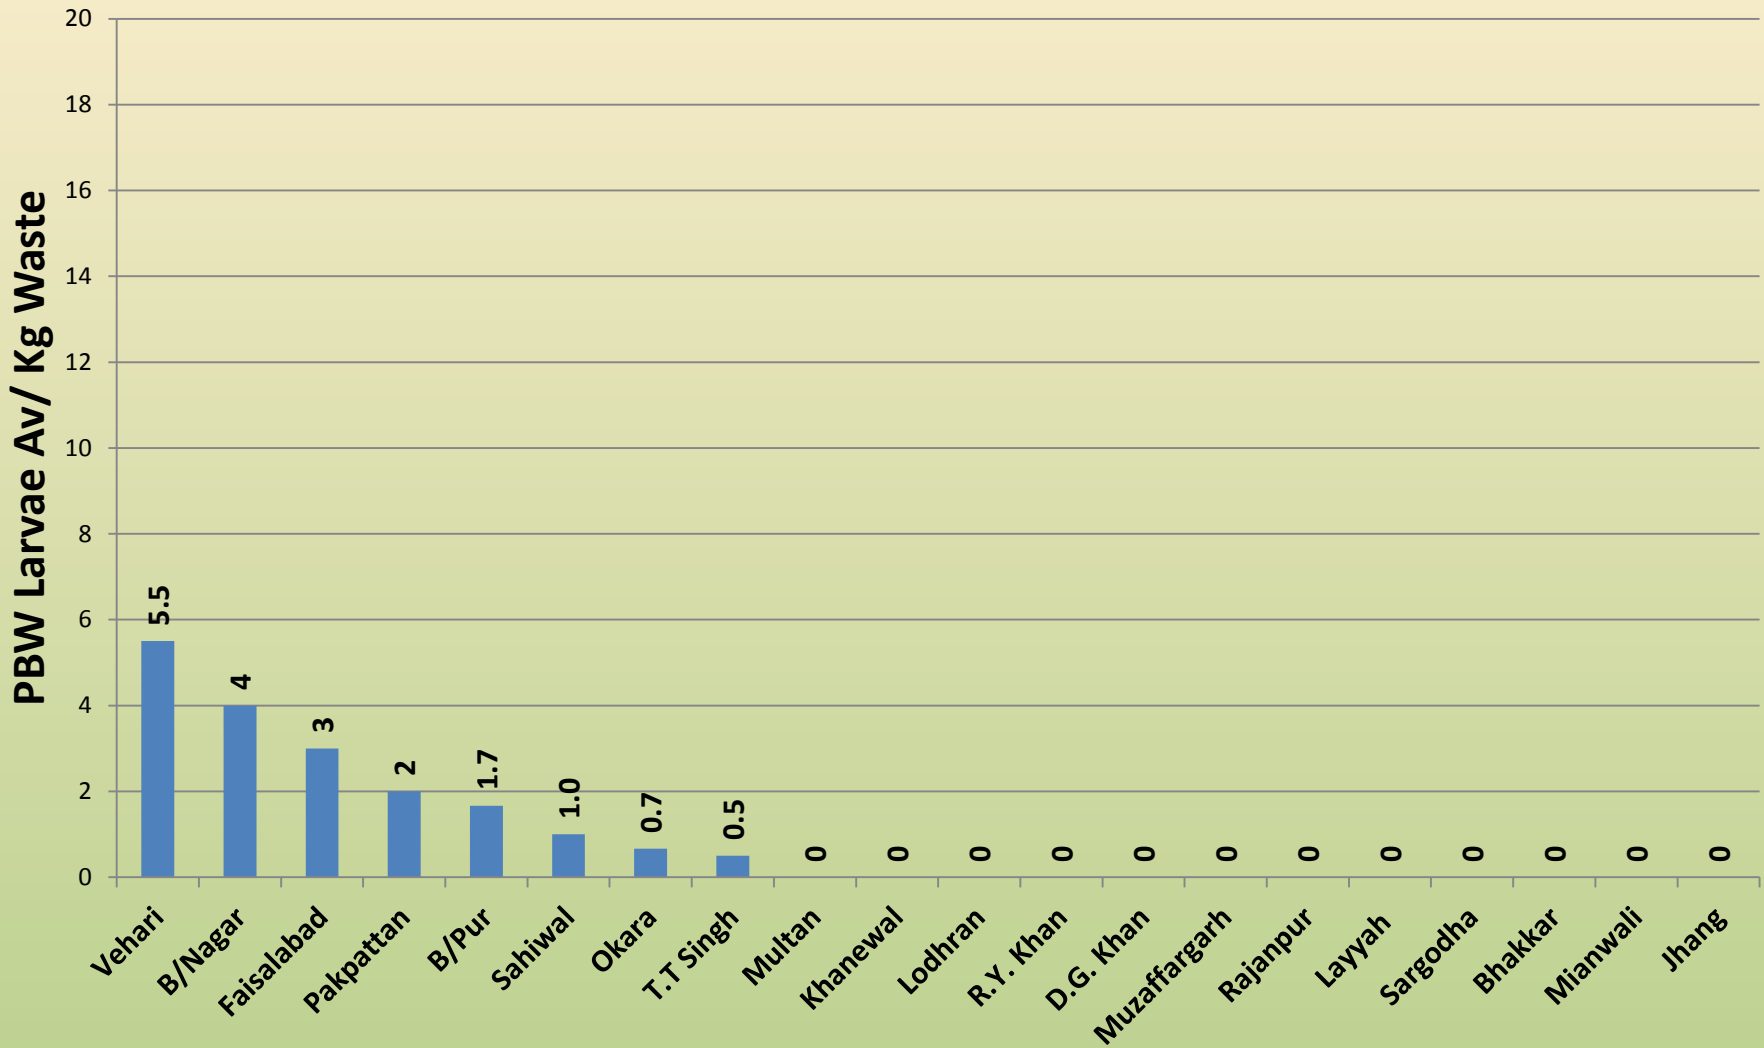

DISTRICTWISE PBW INSPECTION IN GINNING FACTORIES WASTE WEEK ENDING 14-03-2019

DISTRICTWISE COTTON GINNING WASTE FOUND & DISPOSED OFF WEEK ENDING 14-03-2019